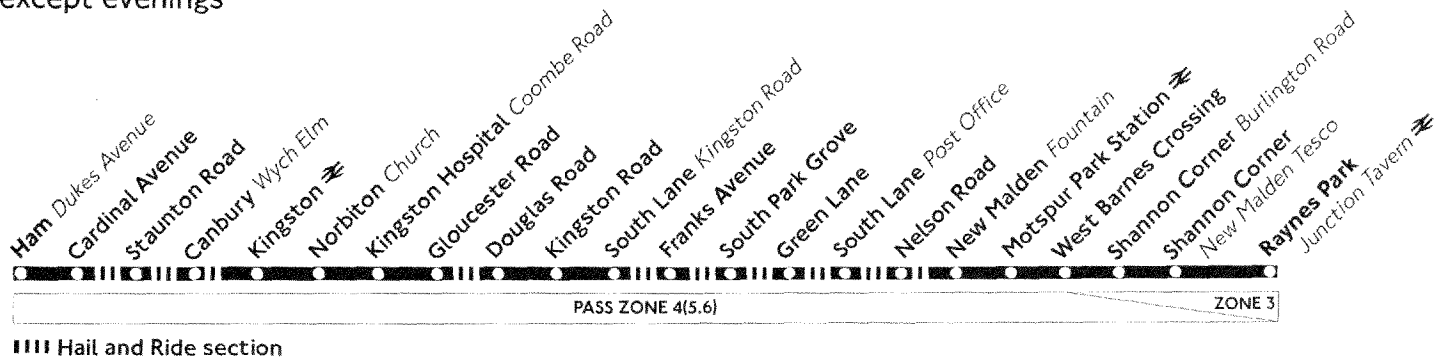

11.11.00(A2)
 T32940

K5

Ham - Kingston - Raynes Park

Monday to
Saturday
except evenings

Mondays to Saturdays

Ham Dukes Avenue	0627		27	1927
Cardinal Avenue Latchmere Lane	0633		33	1933
Canbury Wych Elm	0638	Then	38	1938
Kingston Fairfield Bus Station	0647	every	47	1947
Kingston Cromwell Road Bus Station ⇌	0652	60 minutes,	52	1952
Norbiton Church	0655	at these	55	until 1955
Kingston Hospital Coombe Road	0658	minutes	58	1958
New Malden South Lane Post Office	0705	past the	05	2005
New Malden Fountain	0709	hour	09	2009
Motspur Park Station ⇌	0718		18	2018
Raynes Park Junction Tavern ⇌	0724		24	2024