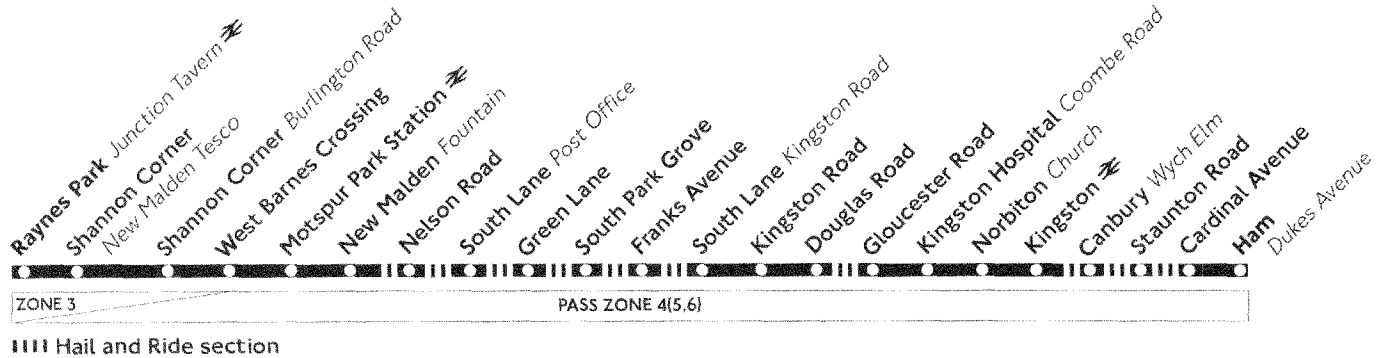

K5

Raynes Park - Kingston - Ham

Monday to
Saturday
except evenings

Mondays to Saturdays

Raynes Park Junction Tavern ⇌	0630	30	1930
Motspur Park Station ⇌	0636	36	1936
New Malden Fountain	0645	Then 45	1945
New Malden South Lane Post Office	0649	every 49	1949
Kingston Hospital Coombe Road	0656	60 minutes, 56	1956
Norbiton Church	0659	at these 59	until 1959
Kingston Fairfield Bus Station	0702	minutes 02	2002
Kingston Cromwell Road Bus Station ⇌	0707	past 07	2007
Canbury Wych Elm	0711	the hour 11	2011
Cardinal Avenue Latchmere Lane	0716	16	2016
Ham Dukes Avenue	0722	22	2022

11.11.00(A2)
 T32940

K5

Ham - Kingston - Raynes Park

Monday to
Saturday
except evenings

Mondays to Saturdays

Ham Dukes Avenue	0627		27	1927
Cardinal Avenue Latchmere Lane	0633		33	1933
Canbury Wych Elm	0638	Then	38	1938
Kingston Fairfield Bus Station	0647	every	47	1947
Kingston Cromwell Road Bus Station ⇌	0652	60 minutes,	52	1952
Norbiton Church	0655	at these	55	until 1955
Kingston Hospital Coombe Road	0658	minutes	58	1958
New Malden South Lane Post Office	0705	past the	05	2005
New Malden Fountain	0709	hour	09	2009
Motspur Park Station ⇌	0718		18	2018
Raynes Park Junction Tavern ⇌	0724		24	2024