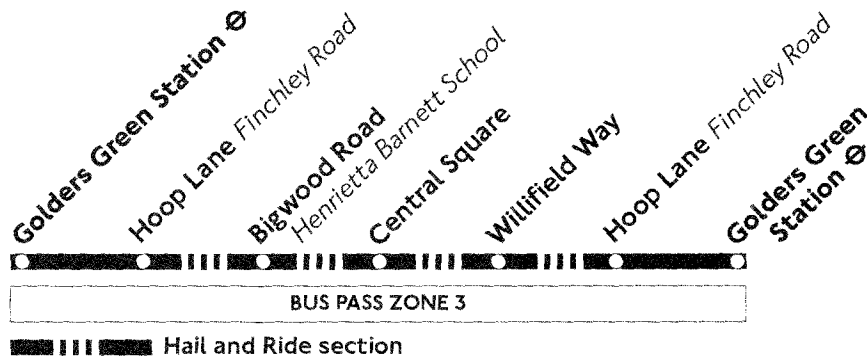

H1

Golders Green - Henrietta Barnett School - Golders Green

Monday to Friday
 schooldays
 only

Monday to Friday Schooldays only

Golders Green Station ⓪	0750	0805	0820		
Bigwood Road <i>Henrietta Barnett School</i>	0755	0810	0825		
Golders Green Station ⓪	1516	---	1538	---	1553
Bigwood Road <i>Henrietta Barnett School</i>	1521	1530	1543	1545	1558
Central Square	---	1531	---	1546	---
Golders Green Station ⓪	---	1537	---	1552	---
Golders Green Station ⓪	---				
Bigwood Road <i>Henrietta Barnett School</i>	1600				
Central Square	1601				
Golders Green Station ⓪	1607				

Golders Green Station ⊕	1930	1945	Then every	00	15	30	45	2400
Kingsley Way Emmott Close	1937	1952	15 minutes.	07	22	37	52	0007
Linden Lea Rowan Walk	1940	1955	at these	10	25	40	55	until 0010
Market Place Northway	1944	1959	minutes	14	29	44	59	0014
Central Square	1947	2002	past the	17	32	47	02	0017
Golders Green Station ⊕	1953	2008	hour	23	38	53	08	0023

Golders Green Station ⊕	1200	1215	1230	1245	Then every	00	15	30	45	1800	1815	1830	1845	1900	1915	1930
Kingsley Way Emmott Close	1208	1223	1238	1253	15 minutes.	08	23	38	53	1808	1823	1837	1852	1907	1922	1937
Linden Lea Rowan Walk	1212	1227	1242	1257	at these	12	27	42	57	until 1812	1827	1840	1855	1910	1925	1940
Market Place Northway	1217	1232	1247	1302	minutes	17	32	47	02	1817	1832	1844	1859	1914	1929	1944
Central Square	1221	1236	1251	1306	past the	21	36	51	06	1821	1835	1847	1902	1917	1932	1947
Golders Green Station ⊕	1229	1244	1259	1314	hour	29	44	59	14	1829	1841	1853	1908	1923	1938	1953