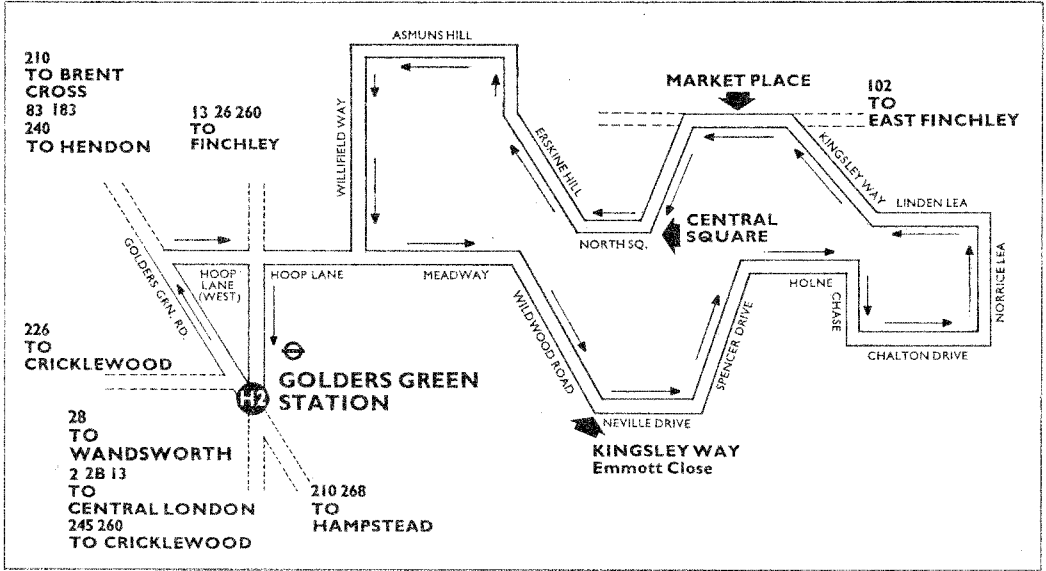

MINIBUS

H2

to Golders Green Station & Hampstead Garden Suburb

Passengers travelling towards Golders Green Station who wish to alight in Hoop Lane (west) or Golders Green Road, should tell the driver on boarding the bus.

Pay As You Enter buses - please have your exact fare ready to pay

FLAT FARE 50p for all passengers. No change given.

Mondays to Fridays

Golders Green Station ⊕	0715	Then	2030	Then	2400
Kingsley Way Emmott Close	0722	every	2037	every	0007
Market Place	0728	15	2043	30	0013
Central Square	0731	minutes	2046	minutes	0016
Golders Green Station ⊕	0739	until	2054	until	0024

Saturdays

Golders Green Station ⊕	0715	Then	2000	Then	2400
Kingsley Way Emmott Close	0722	every	2007	every	0007
Market Place	0728	15	2013	30	0013
Central Square	0731	minutes	2016	minutes	0016
Golders Green Station ⊕	0739	until	2024	until	0024