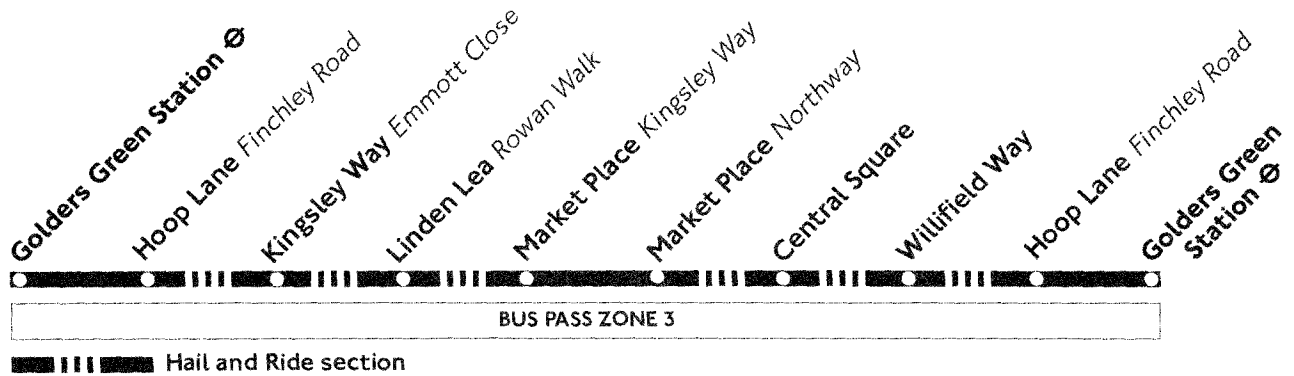

H2

Golders Green - Hampstead Garden Suburb - Golders Green

Daily

Mondays to Fridays

Golders Green Station ⊕	0630	0642	0656	Then	2015	2030	2045	Then every	00	15	30	45	2400
Kingsley Way Emmott Close	0637	0649	0703	about	2022	2037	2052	15 minutes.	07	22	37	52	0007
Linden Lea Rowan Walk	0640	0652	0706	every	2025	2040	2055	at these	10	25	40	55	until 0010
Market Place Northway	0644	0656	0710	12	2029	2044	2059	minutes	14	29	44	59	0014
Central Square	0647	0659	0713	minutes	2032	2047	2102	past the	17	32	47	02	0017
Golders Green Station ⊕	0653	0705	0719	until	2038	2053	2108	hour	23	38	53	08	0023

Golders Green Station ⊕	1930	1945	Then every	00	15	30	45	2400
Kingsley Way Emmott Close	1937	1952	15 minutes.	07	22	37	52	0007
Linden Lea Rowan Walk	1940	1955	at these	10	25	40	55	until 0010
Market Place Northway	1944	1959	minutes	14	29	44	59	0014
Central Square	1947	2002	past the	17	32	47	02	0017
Golders Green Station ⊕	1953	2008	hour	23	38	53	08	0023

Golders Green Station ⊕	1200	1215	1230	1245	Then every	00	15	30	45	1800	1815	1830	1845	1900	1915	1930
Kingsley Way Emmott Close	1208	1223	1238	1253	15 minutes.	08	23	38	53	1808	1823	1837	1852	1907	1922	1937
Linden Lea Rowan Walk	1212	1227	1242	1257	at these	12	27	42	57	until 1812	1827	1840	1855	1910	1925	1940
Market Place Northway	1217	1232	1247	1302	minutes	17	32	47	02	1817	1832	1844	1859	1914	1929	1944
Central Square	1221	1236	1251	1306	past the	21	36	51	06	1821	1835	1847	1902	1917	1932	1947
Golders Green Station ⊕	1229	1244	1259	1314	hour	29	44	59	14	1829	1841	1853	1908	1923	1938	1953