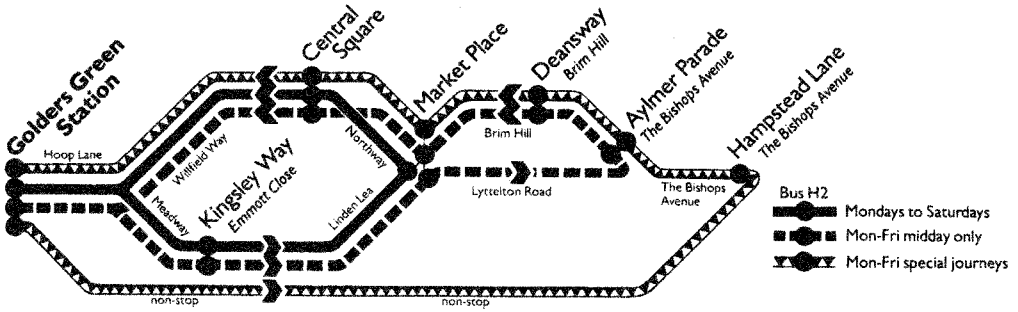

**MINIBUS
H2**

Please have your fare ready to **PAY THE DRIVER**

Golders Green Station & Hampstead Garden Suburb

Passengers travelling towards Golders Green Station who wish to alight in Hoop Lane (west) or Golders Green Road, should tell the driver on boarding the bus.

FLAT FARE 40p for all passengers. No change given.

Monday to Fridays

Golders Green Station	0715	0730	Then at these minutes	45	00	15	30	0945	1006	1020	Then at these minutes	40	00	20	1420	1443		
Hampstead Lane The Bishops Avenue	↓	↓	↓	↓	↓	↓	↓	↓	↓	↓	↓	↓	↓	↓	↓	↓		
Kingsley Way Emmott Close	0722	0737	past each hour	52	07	22	37	UNTIL	0952	1018	1027	past each hour	58	18	38	UNTIL	1427	1450
Aymer Parade The Bishops Avenue	↓	↓	↓	↓	↓	↓	↓	UNTIL	1018	1038	past each hour	59	19	39	1439	1456		
Deansway Brim Hill	0728	0744	past each hour	59	14	29	44	0959	1022	1042	past each hour	02	22	42	1442	1459		
Market Place	0731	0747	hour	02	17	32	47	1002	1025	1045	hour	05	25	45	1445	1502		
Central Square	0738	0754	hour	09	24	39	54	1009	1032	1052	hour	12	32	52	1452	1509		
Golders Green Station	1500	Then at these minutes	15	30	45	00	1845	1900	1915	1930	1945	2000	2015	2030	2100	2130	2200	
Kingsley Way Emmott Close	1507	↓	22	37	52	07	1852	1907	1922	1937	1952	2007	2022	2037	2107	2137	2207	
Market Place	1514	minutes	29	44	59	14	1859	1913	1928	1943	1958	2013	2028	2043	2113	2143	2213	
Central Square	1517	past each hour	32	47	02	17	1902	1916	1931	1946	2001	2016	2031	2046	2116	2146	2216	
Golders Green Station	1524	hour	39	54	09	24	1909	1922	1937	1952	2007	2022	2037	2052	2122	2152	2222	

Golders Green Station	2230	2300	2330	2400	2030	Then at these minutes	00	30	2400
Kingsley Way Emmott Close	2237	2307	2337	0007	2037	↓	07	37	0007
Market Place	2243	2313	2343	0013	2043	minutes	13	43	0013
Central Square	2246	2316	2346	0016	2046	past each hour	16	46	0016
Golders Green Station	2252	2322	2352	0022	2054	hour	24	54	0024