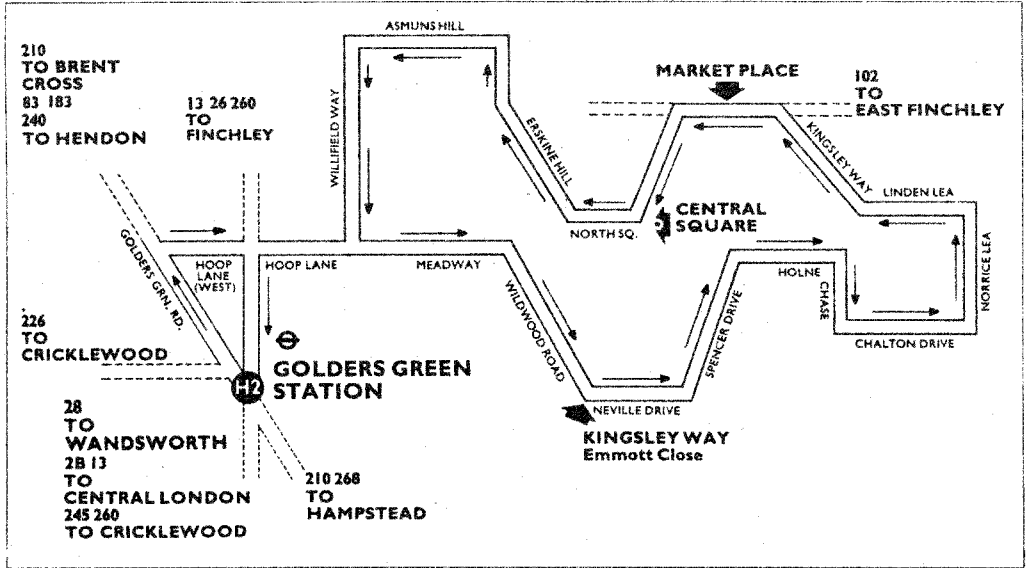

# to Golders Green Station & Hampstead Garden Suburb

Passengers travelling towards Golders Green Station who wish to alight in Hoop Lane (west) or Golders Green Road, should tell the driver on boarding the bus.

Pay As You Enter buses - please have your exact fare ready to pay

**FLAT FARE 40p for all passengers. No change given.**

**Mondays to Saturdays**

Golders Green Station	0715	Then at	30	45	00	15	2030	Then at	00	30	2400
Kingsley Way Emmott Close	0722	these	37	52	07	22	2037	these	07	37	0007
Market Place	0728	minutes	43	58	13	28	UNTIL 2043	minutes	13	43	UNTIL 0013
Central Square	0731	past each	46	01	16	31	2046	past each	16	46	0016
Golders Green Station	0739	hour	54	09	24	39	2054	hour	24	54	0024