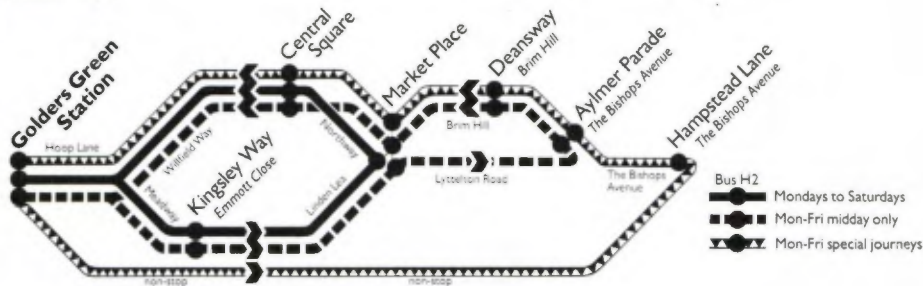

MINIBUS H2

Please have your fare ready to

PAY THE DRIVER

Golders Green Station & Hampstead Garden Suburb

Passengers travelling towards Golders Green Station who wish to alight in Hoop Lane (west) or Golders Green Road, should tell the driver on boarding the bus.

FLAT FARE 40p for all passengers. No change given.

Mondays to Fridays

Golders Green Station Ⓟ	0715	0730	Then at these minutes past each hour	45	00	15	30	UNTIL	0945	1006	1020	Then at these minutes past each hour	40	00	20	UNTIL	1420	1443	
Hampstead Lane The Bishops Avenue				52	07	22	37		0952	1013	1027		47	07	27		1427	1450	
Kingsley Way Emmott Close	0722	0737								1018	1038		58	19	39		1438	1455	
Aylmer Parade The Bishops Avenue				02	17	32	47		1019	1039	1042		05	25	45		1445	1502	
Deansway Brim Hill				09	24	39	54		1009	1032	1052		12	32	52		1452	1509	
Market Place	0728	0744		59	14	29	44		0959	1022	1042		02	22	42		1442	1459	
Central Square	0731	0747		02	17	32	47		1002	1025	1045		05	25	45		1445	1502	
Golders Green Station Ⓟ	0738	0754		09	24	39	54		1009	1032	1052		12	32	52		1452	1509	
Golders Green Station Ⓟ	1500	Then at these minutes past each hour	15	30	45	00			1845	1900	1915	1930	1945	2000	2015	2030	2100	2130	2200
Kingsley Way Emmott Close	1507		22	37	52	07	UNTIL		1852	1907	1922	1937	1952	2007	2022	2037	2107	2137	2207
Market Place	1514		29	44	59	14			1859	1913	1928	1943	1958	2013	2028	2043	2113	2143	2213
Central Square	1517		32	47	02	17			1902	1916	1931	1946	2001	2016	2031	2046	2116	2146	2216
Golders Green Station Ⓟ	1524		39	54	09	24			1909	1922	1937	1952	2007	2022	2037	2052	2122	2152	2222
Golders Green Station Ⓟ	2230	2300	2330	2400					2030	2037	Then at these minutes past each hour	00	30		2400				
Kingsley Way Emmott Close	2237	2307	2337	0007					2037		07	37		0007					
Market Place	2243	2313	2343	0013					2043		13	43		0013					
Central Square	2246	2316	2346	0016					2046		16	46		0016					
Golders Green Station Ⓟ	2252	2322	2352	0022					2054		24	54		0024					

Saturdays

Golders Green Station Ⓟ	0715	Then at these minutes past each hour	30	45	00	15	2030	Then at these minutes past each hour	00	30	2400
Kingsley Way Emmott Close	0722		37	52	07	22	2037		07	37	0007
Market Place	0728		43	58	13	28	2043		13	43	0013
Central Square	0731		46	01	16	31	2046		16	46	0016
Golders Green Station Ⓟ	0739		54	09	24	39	2054		24	54	0024

No service on Sundays or National Public Holidays

Bus H2 is operated by London Buses, Leaside District on behalf of London Regional Transport. If you have any comments regarding the service please contact The Press and Public Relations Officer, London Regional Transport, 55 Broadway, LONDON SW1H 0BD.

London Regional Transport

23.6.86
Lea