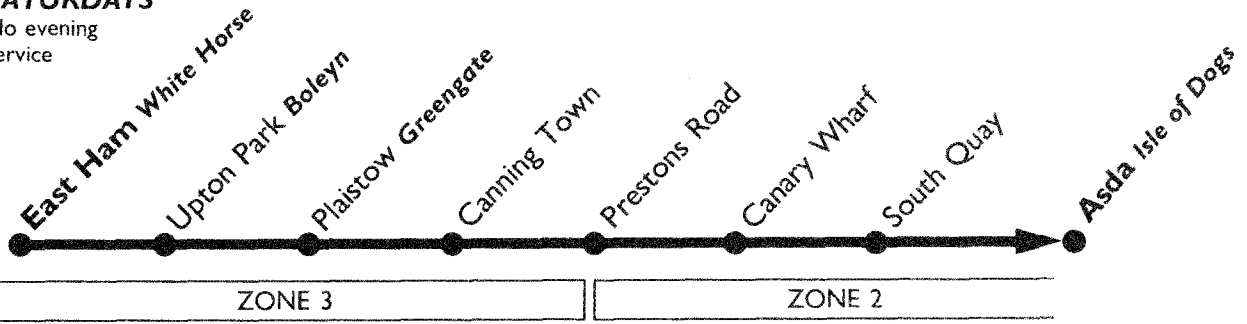

Starting
9th May
1992

Mondays to Fridays

East Ham White Horse	0558	0623	0637	0652	0707	0722	0737	0752	0807	0822	0837	0852	0907	0923				
East Ham Newham Town Hall	0600	0625	0639	0654	0709	0724	0740	0755	0810	0825	0840	0855	0910	0926				
Upton Park Boleyn	0602	0627	0642	0657	0712	0729	0744	0759	0814	0829	0845	0900	0915	0931				
Plaistow Greengate	0530	0550	0605	0618	0630	0645	0700	0715	0725	0733	0748	0803	0818	0833	0849	0904	0919	0935
Canning Town Rathbone Market	0533	0553	0608	0622	0637	0652	0707	0722	0732	0742	0757	0812	0827	0842	0857	0912	0927	0942
Poplar All Saints Station DLR	0537	0557	0612	0627	0642	0657	0712	0727	0740	0750	0805	0820	0835	0849	0903	0917	0932	0947
Canary Wharf Station DLR	0541	0601	0617	0633	0648	0703	0718	0733	0746	0756	0811	0826	0841	0855	0909	0923	0937	0952
Isle of Dogs South Quay Stn DLR	0543	0603	0620	0636	0651	0706	0721	0736	0749	0759	0814	0829	0844	0858	0912	0926	0940	0955
Isle of Dogs Asda	0545	0605	0622	0638	0653	0708	0723	0738	0751	0801	0816	0831	0846	0900	0914	0928	0942	0957
East Ham White Horse	0939	0955	1000	1010	25	40	55	10	1525	1540	1555	1610	1625	1640	1655	1710		
East Ham Newham Town Hall	0942	0958	1003	1013	Then	28	43	58	13	1528	1543	1558	1613	1628	1643	1658	1713	
Upton Park Boleyn	0947	1002	1007	1017	at	32	47	02	17	1532	1547	1602	1617	1632	1647	1702	1717	
Plaistow Greengate	0951	1006	1011	1021	these	36	51	06	21	1536	1551	1606	1621	1636	1651	1706	1721	
Canning Town Rathbone Market	0957	1012	1027	1032	minutes	42	57	12	27	Until	1542	1557	1612	1627	1641	1656	1711	1726
Poplar All Saints Station DLR	1002	1017	1032	1037	past	47	02	17	32	1547	1601	1616	1631	1645	1700	1715	1730	
Canary Wharf Station DLR	1007	1022	1037	1040	each	52	07	22	37	1552	1606	1621	1636	1650	1705	1720	1735	
Isle of Dogs South Quay Stn DLR	1010	1025	1040	1042	hour	55	10	25	40	1555	1609	1624	1639	1653	1708	1723	1738	
Isle of Dogs Asda	1012	1027	1042	1852		57	12	27	42	1557	1611	1626	1641	1655	1710	1725	1740	
East Ham White Horse	1725	1740	1755	1812	1832	1852												
East Ham Newham Town Hall	1728	1743	1758	1815	1835	1855												
Upton Park Boleyn	1732	1747	1802	1819	1839	1859												
Plaistow Greengate	1736	1751	1806	1823	1843	1903												
Canning Town Rathbone Market	1741	1756	1811	1828	1848	1908												
Poplar All Saints Station DLR	1745	1800	1815	1832	1852	1912												
Canary Wharf Station DLR	1750	1805	1820	1837	1857	1917												
Isle of Dogs South Quay Stn DLR	1753	1808	1823	1839	1859	1919												
Isle of Dogs Asda	1755	1810	1825	1841	1901	1921												

Saturdays