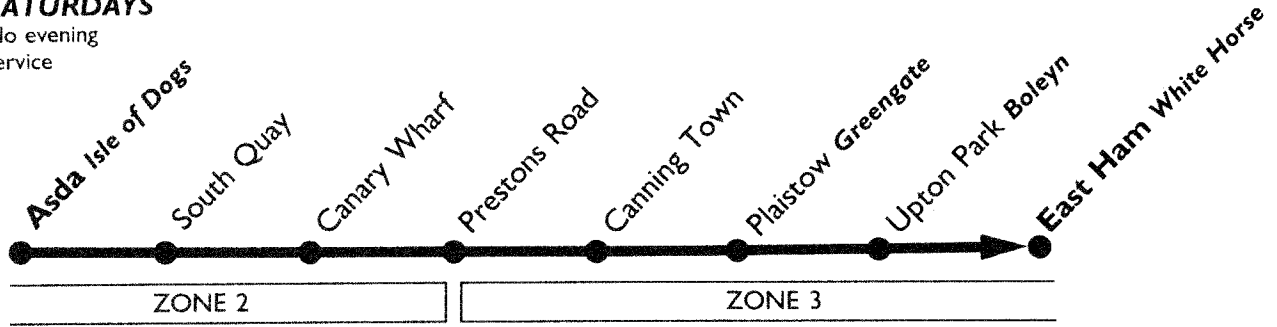

D3 MONDAYS-SATURDAYS

No evening service

Starting
9th May
1992

Mondays to Fridays

Isle of Dogs Asda	0600	0618	0635	0652	0708	0724	0739	0754	0809	0823	0838	0853	0907	0921	0935			
Isle of Dogs South Quay Stn DLR	0602	0620	0638	0655	0711	0727	0742	0757	0812	0826	0841	0856	0910	0924	0938			
Canary Wharf Station DLR	0604	0622	0641	0658	0714	0730	0745	0800	0815	0829	0844	0859	0913	0927	0941			
Poplar All Saints Station DLR	0609	0628	0647	0704	0720	0736	0751	0806	0821	0835	0850	0905	0919	0933	0946			
Canning Town Rathbone Market	0614	0633	0652	0709	0726	0742	0757	0812	0827	0841	0856	0911	0925	0938	0951			
Plaistow Greengate	0547	0612	0617	0637	0641	0656	0713	0730	0746	0801	0816	0831	0846	0901	0916	0930	0943	0956
Upton Park Boleyn	0549	0614	0619	0639	0643	0658	0715	0733	0749	0804	0819	0834	0849	0904	0919	0933	0946	0959
East Ham Newham Town Hall	0551	0616	0621	0641	0645	0701	0718	0736	0752	0807	0822	0837	0852	0907	0922	0936	0949	1002
East Ham White Horse	0553	0618	0623	0643	0647	0703	0721	0739	0755	0810	0825	0840	0855	0910	0925	0939	0952	1005

Isle of Dogs Asda	0948	1001	1014	1028				43	58	13	28			1443	1458	1513	1527	1540	1555	1610	1625
Isle of Dogs South Quay Stn DLR	0951	1004	1017	1030	Then			45	00	15	30			1445	1500	1515	1529	1543	1558	1613	1628
Canary Wharf Station DLR	0954	1007	1020	1033	at			48	03	18	33			1448	1503	1518	1532	1546	1601	1616	1631
Poplar All Saints Station DLR	0959	1012	1025	1038	these			53	08	23	38			1453	1508	1523	1537	1552	1607	1622	1637
Canning Town Rathbone Market	1004	1017	1030	1043	minutes			58	13	28	43	Until		1458	1513	1528	1543	1558	1613	1628	1643
Plaistow Greengate	1009	1022	1035	1048	past			03	18	33	48			1503	1518	1533	1549	1604	1619	1634	1649
Upton Park Boleyn	1012	1025	1038	1051	each			06	21	36	51			1506	1521	1536	1552	1607	1622	1637	1652
East Ham Newham Town Hall	1015	1028	1041	1054	hour			09	24	39	54			1509	1525	1541	1557	1612	1627	1642	1657
East Ham White Horse	1018	1031	1044	1057				12	27	42	57			1512	1528	1544	1600	1615	1630	1645	1700

Isle of Dogs Asda	1640	1655	1710	1725	1740	1755	1810	1825	1840	1855	1912	1932										
Isle of Dogs South Quay Stn DLR	1642	1657	1712	1727	1742	1757	1812	1827	1842	1857	1914	1934										
Canary Wharf Station DLR	1645	1700	1715	1730	1745	1800	1815	1830	1845	1900	1917	1936										
Poplar All Saints Station DLR	1651	1706	1721	1736	1751	1806	1821	1835	1850	1905	1922	1941										
Canning Town Rathbone Market	1657	1712	1727	1742	1757	1812	1827	1841	1855	1910	1927	1945										
Plaistow Greengate	1703	1718	1733	1748	1803	1818	1833	1846	1859	1914	1931	1948										
Upton Park Boleyn	1706	1721	1736	1751	1806	1821																
East Ham Newham Town Hall	1711	1726	1741	1756	1811	1826																
East Ham White Horse	1714	1729	1744	1759	1814	1829																

Saturdays