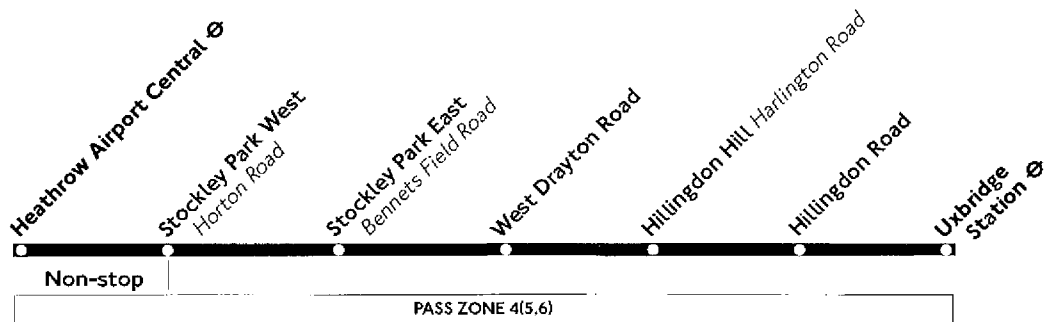

21.6.97
 T10840

A10

Heathrow Airport - Stockley Park - Uxbridge

Daily

Mondays to Saturdays

Heathrow Airport Central Ⓞ	0520	0535	0550	<i>Then every</i>	05	20	35	50		1905	1920
Stockley Park West Horton Road	0529	0544	0559	<i>15 minutes,</i>	14	29	44	59		1914	1929
Stockley Park East Bennets Field Road	0530	0545	0600	<i>at these</i>	15	30	45	00	<i>until</i>	1915	1930
Hillingdon Hill Harlington Road	0537	0552	0607	<i>minutes past</i>	22	37	52	07		1922	1937
Uxbridge Station Ⓞ	0545	0600	0615	<i>the hour</i>	30	45	00	15		1930	1945

Heathrow Airport Central Ⓞ	1940	<i>Then</i>	00	20	40		2400	0020	0040
Stockley Park West Horton Road	1949	<i>every 20 minutes,</i>	09	29	49		0009	0029	0049
Stockley Park East Bennets Field Road	1950	<i>at these minutes</i>	10	30	50	<i>until</i>	0010	0030	0050
Hillingdon Hill Harlington Road	1957	<i>past the</i>	17	37	57		0017	0037	0057
Uxbridge Station Ⓞ	2005	<i>hour</i>	25	45	05		0025	0045	0105