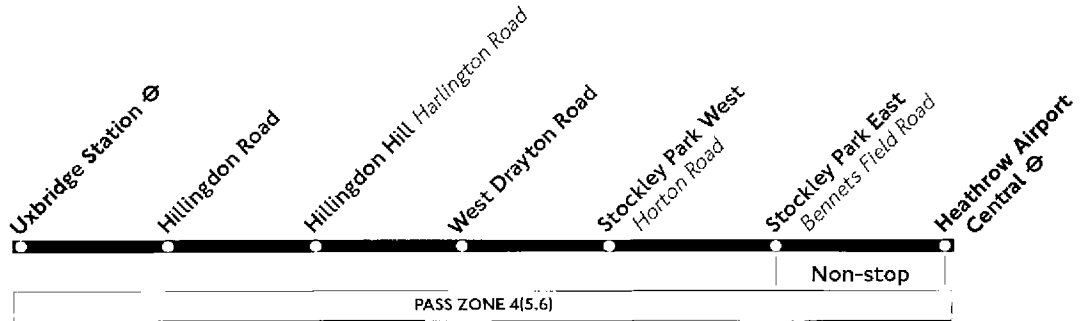

A10

Uxbridge - Stockley Park - Heathrow Airport

Daily

Mondays to Saturdays

Uxbridge Station ⓪	0445	<i>Then every</i>	00	15	30	45		1900	1920	1940	2000
Hillingdon Hill <i>Harlington Road</i>	0452	<i>15 minutes,</i>	07	22	37	52		1907	1927	1947	2007
Stockley Park West <i>Horton Road</i>	0459	<i>at these</i>	14	29	44	59	<i>until</i>	1914	1934	1954	2014
Stockley Park East <i>Bennets Field Road</i>	0500	<i>minutes past</i>	15	30	45	00		1915	1935	1955	2015
Heathrow Airport Central ⓪	0510	<i>the hour</i>	25	40	55	10		1925	1945	2005	2025

Uxbridge Station ⓪	2020	2040	<i>Then</i>	00	20	40		2400
Hillingdon Hill <i>Harlington Road</i>	2027	2047	<i>every 20 minutes,</i>	07	27	47		0007
Stockley Park West <i>Horton Road</i>	2034	2054	<i>at these minutes</i>	14	34	54	<i>until</i>	0014
Stockley Park East <i>Bennets Field Road</i>	2035	2055	<i>past the</i>	15	35	55		0015
Heathrow Airport Central ⓪	2045	2105	<i>hour</i>	25	45	05		0025