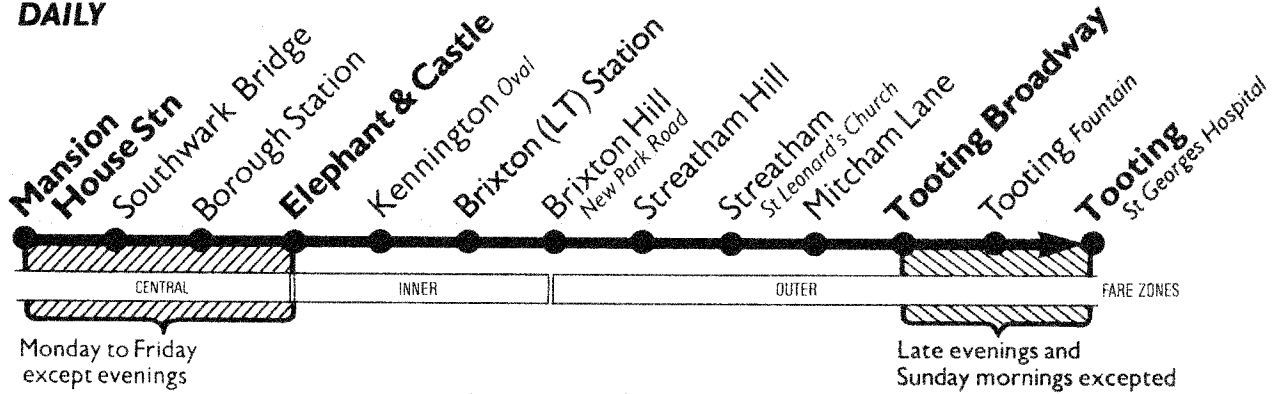

95

DAILY

Pay as you enter bus, please have your fare ready.

Mondays to Fridays

Mansion House Station	0444	0524	0553	0613	0634	0654						0813	0831	0839	0848	
Elephant & Castle	0452	0532	0601	0621	0642	0702					Then about every 12 minutes until	0822	0840	0848	0857	
Oval Station	0459	0539	0608	0628	0649	0709						0830	0848	0856	0905	
Brixton (LT) Station	0505	0545	0614	0634	0655	0715						0837	0855	0903	0912	
Streatham Hill Telford Avenue	0443	0513	0533	0553	0616	0622	0631	0642	0653	0703	0715	0723	0845	0903	0911	0920
Streatham St. Leonards Church	0449	0519	0539	0559	0622	0628	0637	0648	0659	0709	0721	0729	0852	0910		0927
Tooting Broadway	0500	0530	0550	0610	0633	0639	0648	0659	0710	0720	0732	0742	0907	0925		0942
Tooting Fountain							0650	0701	0712	0722	0735	0745	0910	0928		0944
Tooting St. Georges Hospital							0652	0703	0714	0724	0737	0747	0912	0930		0946

Mansion House Station	0904	0919	0927	0935		50	05	20	35		1450		1505	1520		1535	1551	
Elephant & Castle	0913	0928	0936	0943		58	13	28	43		1458		1513	1528		1543	1559	
Oval Station	0921	0936	0944	0951	Then at these minutes past each hour	06	21	36	51		1506		1521	1536		1551	1607	A
Brixton (LT) Station	0928	0943	0951	0958		13	28	43	58		1513		1528	1543		1601	1617	1627
Streatham Hill Telford Avenue	0936	0952	1000	1007		22	37	52	07	UNTIL	1522	1530	1537	1552	1602	1612	1628	1638
Streatham St. Leonards Church	0944	1000		1015		30	45	00	15		1530	1538	1545	1600	1611	1621	1637	1647
Tooting Broadway	0957	1012		1027		42	57	12	27		1542	1550	1557	1612	1623	1633	1649	1659
Tooting Fountain	0959	1014		1029		44	59	14	29		1544	1552	1559	1615	1626	1636	1652	1702
Tooting St. Georges Hospital	1001	1016		1031		46	01	16	31		1546	1554	1601	1617	1628	1638	1654	1704

Mansion House Station	1605		1741	1754	1806	1818	1831	1853	1906									
Elephant & Castle	1618	Then about every 12 minutes until	1754	1807	1819	1831	1840	1902	1915	1926	1946	2005		Then every 20 minutes until	2345			
Oval Station	1629		1805	1818	1830	1842	1848	1910	1923	1933	1953	2012		2352				
Brixton (LT) Station	1639		1815	1828	1838	1850	1856	1918	1929	1939	1959	2018		2358				
Streatham Hill Telford Avenue	1650		1826	1839	1847	1859	1905	1927	1937	1947	2007	2026		0006				
Streatham St. Leonards Church	1659		1835		1854		1912	1933		1953	2013	2032		0012				
Tooting Broadway	1711		1847		1906		1924	1944		2004	2024	2043		0023				
Tooting Fountain	1714		1849		1908		1926	1946		2006	2026							
Tooting St. Georges Hospital	1716		1851		1910		1928	1948		2008	2028							

Saturdays