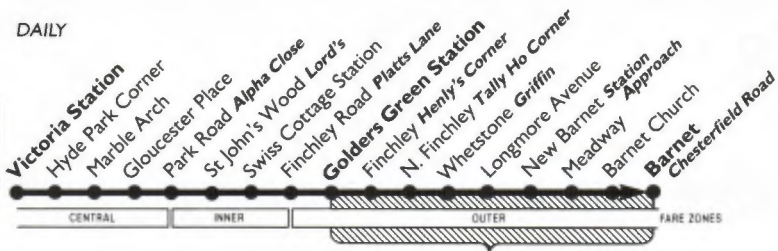

Please have your fare ready to **PAY THE DRIVER**

Monday to Fridays

Victoria Station Wilton Road	0616	0636	0651	0705	0716	X	Then	1014	1029	1114	1129	1144	1200	1215	Z	Then	1530	1543	1556
Marble Arch	0623	0643	0658	0712	0724	every	1023	1038	Then	1123	1138	1153	1209	1224	every	1539	1552	1605	
Marlybone Road Gloucester Place	0627	0647	0702	0716	0730	10-11	1032	1047	every	1132	1147	1202	1218	1233	15	1548	1601	1614	
Swiss Cottage Station	0635	0655	0710	0724	0739	mins.	1042	1057	15	1142	1158	1214	1230	1245	mins.	1600	1613	1626	
Golders Green Station	0647	0707	0722	0738	0754	until	1059	1113	mins.	1158	1215	1232	1248	1304	until	1619	1630	1646	
Finchley Henlys Corner	.....	.....	.....	.....	.....	.....	1120	1125	until	1205	1222	1239	1255	.....	.....	.....	.....	.....	
North Finchley Tally Ho Corner	.....	.....	.....	.....	.....	.....	1132	1137	until	1212	1234	1251	1307	.....	.....	.....	.....	.....	

Victoria Station Wilton Road	1608	1621	1633	X	Then	1929	1940	1951	2007	2107	2127	2147	2207	2227	2248	2309	.....	0029
Marble Arch	1617	1630	1642	every	1937	1948	1959	2014	Then	2114	2134	2154	2214	2234	2255	2316	Then	0036
Marlybone Road Gloucester Place	1626	1639	1652	10-11	1945	1955	2005	2020	20	2120	2140	2200	2220	2240	2300	2320	20	0050
Swiss Cottage Station	1638	1652	1705	mins.	1954	2004	2014	2029	mins.	2143	2202	2222	2243	2303	2323	2343	mins.	0103
Golders Green Station	1658	1712	1725	until	2007	2017	2027	2042	until	2148	2207	2227	2248	2308	2328	2349	until	0109
Finchley Henlys Corner	.....	.....	.....	.....	.....	.....	2031	2041	2056	2156	.....	.....	.....	.....	.....	.....	.....	0116
North Finchley Tally Ho Corner	.....	.....	.....	.....	.....	.....	2031	2041	2056	2156	.....	.....	.....	.....	.....	.....	.....	0116

Saturdays

Victoria Station Wilton Road	0616	0636	0656	0716	0736	0756	0816	0836	0855	0913	0932	0949	1003	1018	1033	1048	1103	1118
Marble Arch	0623	0643	0703	0723	0743	0803	0823	0843	0902	0921	0940	0958	1013	1028	1043	1058	1113	1128
Marlybone Road Gloucester Place	0627	0647	0707	0727	0747	0807	0827	0847	0906	0926	0946	1004	1019	1034	1049	1104	1119	1134
Swiss Cottage Station	0635	0655	0715	0735	0755	0815	0835	0855	0915	0935	0955	1013	1028	1043	1058	1113	1128	1143
Golders Green Station	0647	0707	0727	0747	0806	0827	0847	0908	0929	0950	1011	1030	1045	1100	1115	1129	1144	1159
Finchley Henlys Corner	.....	.....	.....	.....	.....	.....	0812	.....	.....	.....	.....	.....	.....	.....	.....	1136	1151	1206
North Finchley Tally Ho Corner	.....	.....	.....	.....	.....	.....	0819	.....	.....	.....	.....	.....	.....	.....	.....	1149	1204	1219