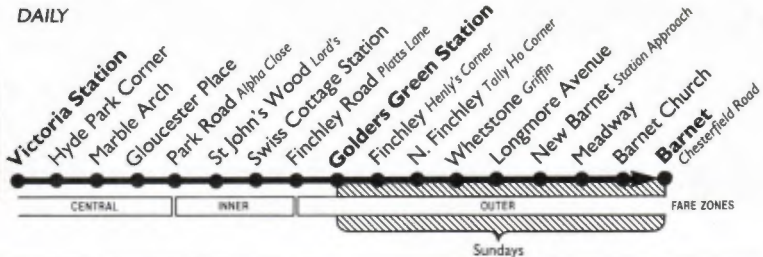

Please
have your
fare
ready to
**PAY THE
DRIVER**

Mondays to Fridays

	0616	0636	0651	0705	0716	X	Then	1014	1029		1114	1129	1144	1200	1215	Z	Then	1530	1543	1556
Victoria Station Wilton Road	0616	0636	0651	0705	0716	every	1023	1038	every	1123	1138	1153	1209	1224	every	1539	1552	1605	1618	1631
Marble Arch	0623	0643	0658	0712	0724	10-11	1032	1047	every	1132	1147	1202	1218	1233	15	1548	1601	1614		
Marylebone Road Gloucester Place	0627	0647	0702	0716	0730	mins.	1042	1057	15	1142	1158	1214	1230	1245	mins.	1600	1613	1626		
Swiss Cottage Station	0635	0655	0710	0724	0739	until	1059	1113	mins.	1158	1215	1232	1248	1304	until	1619	1633	1646		
Golders Green Station	0647	0707	0722	0738	0754	until	1120	1132	mins.	1205	1222	1239	1255	.....	.....	.....	.....			
Finchley Henrys Corner	.....	.....	.....	.....	.....	.....	.....	.....	.....	.....	.....	.....	.....	.....	.....	.....	.....	.....	.....	.....
North Finchley Tally Ho Corner	.....	.....	.....	.....	.....	.....	.....	.....	.....	.....	.....	.....	.....	.....	.....	.....	.....	.....	.....	.....

Saturdays

	0616	0636	0656	0716	0736	0756	0816	0836	0855	0913	0932	0949	1003	1018	1033	1048	1103	1118
Victoria Station Wilton Road	0616	0636	0656	0716	0736	0756	0816	0836	0855	0913	0932	0949	1003	1018	1033	1048	1103	1118
Marble Arch	0623	0643	0703	0723	0743	0803	0823	0843	0902	0921	0940	0958	1013	1028	1043	1058	1113	1128
Marylebone Road Gloucester Place	0627	0647	0707	0727	0747	0807	0827	0847	0906	0926	0946	1004	1019	1034	1049	1104	1119	1134
Swiss Cottage Station	0635	0655	0715	0735	0755	0815	0835	0855	0915	0935	0955	1013	1028	1043	1058	1113	1128	1143
Golders Green Station	0647	0707	0727	0747	0806	0827	0847	0908	0929	0950	1011	1030	1045	1100	1115	1129	1144	1159
Finchley Henrys Corner	.....	.....	.....	.....	0812	.....	.....	.....	.....	.....	.....	.....	.....	.....	.....	.....	.....	.....
North Finchley Tally Ho Corner	.....	.....	.....	.....	0819	.....	.....	.....	.....	.....	.....	.....	.....	.....	.....	.....	.....	.....

Sundays and Public Holidays