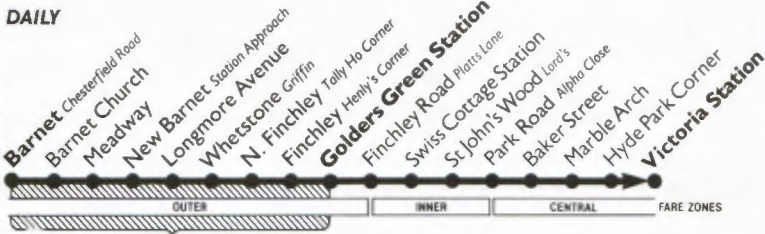

Please
have your
fare
ready to
**PAY THE
DRIVER**

Mondays to Fridays

North Finchley Tolly Ho Corner	0510	0555	0607	0617	0627	....	0644	0651	0659	0706	....	....	0733	....	....		
Finchley Henry's Corner	0517	Then	0602	0614	0624	0634	....	0651	0658	0706	0713	....	....	0744	....		
Golders Green Station	0526	0611	0623	0633	0643	0653	0700	0707	0715	0722	0728	0735	0745	0754	0774		
Swiss Cottage Station	0539	15	0624	0636	0646	0656	0706	0713	0720	0728	0735	0745	0755	0805	0814	0824	
Baker Street Station	0548	mins.	0633	0645	0655	0705	0712	0722	0729	0737	0749	0759	0809	0819	0828	0838	
Marble Arch	0554	0602	0639	0651	0701	0711	0721	0729	0738	0748	0758	0808	0818	0828	0838	0848	
Victoria Station	0602	0647	0659	0709	0719	0729	0739	0749	0759	0809	0819	0829	0839	0849	0859	until	0953

North Finchley Tolly Ho Corner	....	....	....	....	....	....	....	....	....	....	....	....	....	....	....	....	....	....
Finchley Henry's Corner	....	....	....	X	....	....	....	....	....	....	....	....	....	....	....	....	....	....
Golders Green Station	....	....	....	Then	1353	1408	1423	1438	1450	1502	1514	1526	1536	1546	1557	1608	1620	1631
Swiss Cottage Station	....	0906	0921	0938	....	1411	1426	1441	1456	1508	1520	1532	1544	1554	1604	1615	1626	1638
Baker Street Station	....	0927	0942	0956	....	1411	1426	1441	1456	1508	1520	1532	1544	1554	1604	1615	1626	1638
Marble Arch	....	0941	0955	1009	....	1424	1439	1454	1509	1521	1533	1545	1557	1607	1617	1628	1639	1650
Victoria Station	....	0952	1006	1020	mins.	1435	1450	1505	1520	1532	1544	1556	1608	1618	1628	1639	1649	1700
Victoria Station	....	1006	1020	1034	until	1449	1504	1519	1534	1546	1558	1610	1622	1632	1642	1653	1703	1714

Saturdays

North Finchley Tolly Ho Corner	0518	0638	....	....	....	....	....	....	....	0837	0852	0906	0920	0931	....	0953	1005	1020
Finchley Henry's Corner	0525	Then	0645	....	....	....	....	....	....	0844	0859	0913	0927	0938	....	1002	1016	1031
Golders Green Station	0534	every	0654	0714	0734	0754	0809	0824	0839	0853	0908	0922	0936	0947	0959	1011	1026	1041
Swiss Cottage Station	0547	20	0707	0727	0747	0807	0822	0837	0852	0906	0921	0935	0949	1000	1014	1027	1042	1057
Baker Street Station	0556	mins.	0716	0736	0756	0816	0831	0846	0901	0916	0931	0945	0959	1012	1026	1039	1054	1109
Marble Arch	0602	until	0722	0742	0802	0822	0837	0852	0907	0922	0937	0951	1005	1020	1034	1047	1102	1117
Victoria Station	0610	0730	0750	0810	0830	0845	0900	0916	0931	0946	1001	1016	1032	1046	1059	1114	1129	....