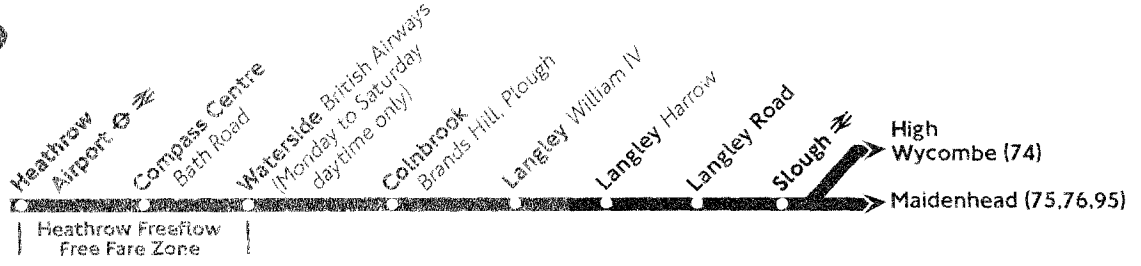

74,75, 76,95

Heathrow Airport - Slough - High Wycombe/Maidenhead

Routes 74 and 76 run Mondays to Saturdays except evenings. Route 75 runs daily. Route 95 runs Monday to Saturday evenings.

Mondays to Saturdays

	75	75	75	75	76	74	75	74	74	75	76	74	75	76	74	75	76	74		
								NSD	SD			A			A					
Heathrow Airport Central	0450	0520	0545	0610	0630	0650	0710	0730	0730	0800	0830	0850				10 30	50	1510	1530	1550
Compass Centre Bath Road	0455	0525	0550	0616	0636	0656	0716	0736	0736	0806	0836	0856				16 36	56	1516	1536	1556
Waterside British Airways	0457	0527	0552	0618	0638	0658	0718	0738	0738	0808	0838	0858				18 38	58	1518	1538	1558
Colnbrook Brands Hill, Plough	0502	0532	0557	0623	0643	0703	0723	0743	0743	0813	0843	0903				23 43	03	1523	1543	1603
Langley William IV	0504	0534	0559	0625	0645	0705	0725	0745	0745	0815	0845	0905				25 45	05	1525	1545	1605
Langley Harrow	0507	0537	0602	0629	0649	0709	0729	0749	0749	0819	0849	0909	Then			29 49	09	1529	1549	1609
Slough Bus Station	0517	0547	0612	0642	0702	0722	0742	0802	0802	0832	0902	0922	at			42 02	22	1542	1602	1622
Salt Hill Three Tuns	0522	0552	0617	0649	0707	0727	0747	0807	0807	0837	0907	0927	these			49 07	27	1549	1607	1627
Farnham Road George						0713	0733		0813	0813		0913	mins			13 33	t		1613	1633
Cippenham Bath Rd/St. Andrews Way	0528	0558	0623	0657			0755			0845		0913	past			57		1557		
Britwell shops	B				0720							0920	each			20		1620		
Burnham Garibaldi					0727							0927	hour			27		1627		
Burnham British Legion											0927									
Maidenhead Frascati Way		0613	0638	0713	0742			0813		0903	0945					13 45		1613	1645	
Hedgerley Corner						0741		0821	0821			0941				-- 41				1641
Beaconsfield Old Hare						0754		0834	0839			0954				-- 54				1654
Holtspur King's Head						0758		0838	0843			0958				-- 58				1658
Wycombe Marsh Post Office						0806		0846	0851			1006				-- 06				1706
High Wycombe Bus Station						0815		0855	0900			1015				-- 15				1715

	75	76	74	75	76	74	75	95	95	75	75	95	75	95	75	95	75	95
						A		MF	Sa	MF	Sa							
Heathrow Airport Central	1610	1630	1650	1710	1730	1750	1810	1830	1830	1850	1850	1920	1950	2020	2050	2120	2150	2220
Compass Centre Bath Road	1616	1636	1656	1716	1736	1756	1816	1836	1836	1856	1856	1926	1956	2026	2056	2126	2156	2226
Waterside British Airways	1618	1638	1658	1718	1738	1758	1818											
Colnbrook Brands Hill, Plough	1623	1643	1703	1723	1743	1803	1823	1841	1841	1901	1901	1931	2001	2031	2101	2131	2201	2231
Langley William IV	1625	1645	1705	1725	1745	1805	1825	1843	1843	1903	1903	1933	2003	2033	2103	2133	2203	2233
Langley Harrow	1629	1649	1709	1729	1749	1809	1829	1847	1845	1907	1905	1935	2005	2035	2105	2135	2205	2235
Slough Bus Station	1642	1702	1722	1742	1802	1822	1842	1900	1857	1920	1907	1947	2017	2047	2117	2147	2217	2247
Salt Hill Three Tuns	1649	1707	1727	1749	1807	1827	1849											
Farnham Road George		1713	1733		1813	1833												
Cippenham Bath Rd/St. Andrews Way	1657			1757			1857					2000		2100		2200		2300
Britwell shops		1720			1820													
Burnham Garibaldi		1727			1827													
Maidenhead Frascati Way	1713	1745		1813	1845		1913					2015		2115		2215		2315
Hedgerley Corner			1741			1841												
Beaconsfield Old Hare			1754			1854												
Holtspur King's Head			1758			1858												
Wycombe Marsh Post Office			1806			1906												
High Wycombe Bus Station			1815			1915