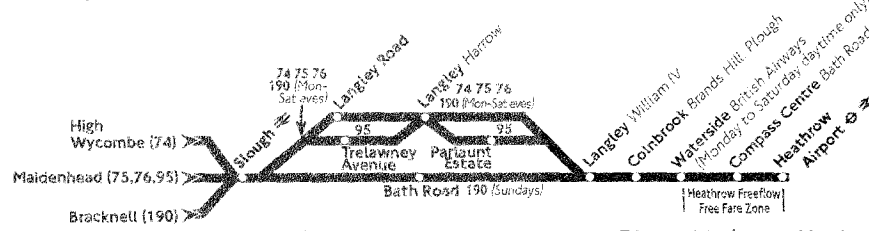

74, 75, 76, 95, 190

H. Wycombe/Maidenhead/Bracknell - Slough - Heathrow Airport

Routes 74 and 76 run Mondays to Saturdays except evenings. Route 75 runs daily (except Monday to Saturday evenings).
Route 95 runs Monday to Saturday evenings. Route 190 runs Monday to Saturday evenings and Sundays.

(A) - Journeys from High Wycombe at 0610, 0710, 0720, 1020, 1320 and 1620 are operated by Arriva. M - Starts from St. Andrew's Way Merican Way at 0538. MF - Mondays to Fridays only. Sa - Saturdays only.