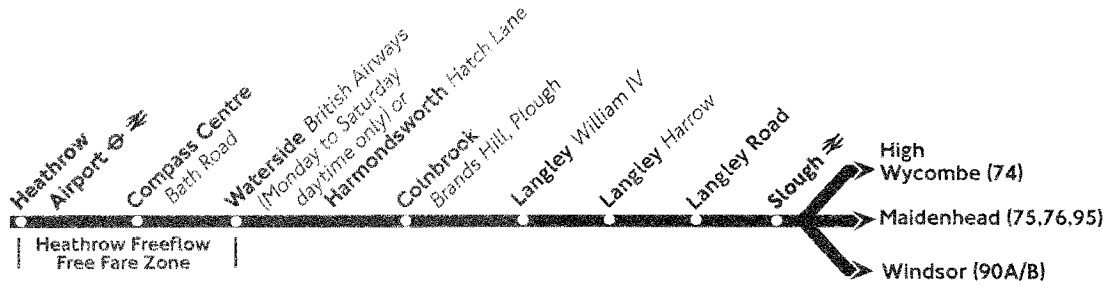

(A) - Journeys from High Wycombe at 0705, 0720, 1020, 1320 and 1620 are operated by Arriva. M - Starts from St. Andrews Way Mercian Way at 0538.
 MF - Mondays to Fridays only. Sa - Saturdays only. W - From Windsor (see separate timetable).
 X - Runs on Saturdays, and also on Mondays to Fridays during school holidays. *90A on Saturdays.
 † - Journeys at 1820, 1920, 2020 and 2120 from Slough are Route 90A and start from Windsor.

ON MONDAYS TO SATURDAYS ADDITIONAL JOURNEYS RUN ON ROUTE 74 BETWEEN HIGH WYCOMBE AND SLOUGH.

74,75, 76, 90A/B, 95

Heathrow Airport - Slough - High Wycombe/Maidenhead

Routes 74 and 76 run Mondays to Saturdays except evenings. Route 75 runs daily. Routes 90A/B run evenings and early Sunday mornings. Route 95 runs Monday to Saturday evenings.

A - Journeys from Heathrow at 0850, 1150, 1450 and 1750, are operated by Arriva. B - Continues to St. Andrews Way Mercian Way.
 MF - Mondays to Fridays only. NSD - Not schooldays. Sa - Saturdays only. SD - Schooldays only. W - Continues to Windsor (see separate timetable).
 † - Journeys at 1750, 1850, 1950 and 2050 from Heathrow are Route 90A and continue to Windsor.