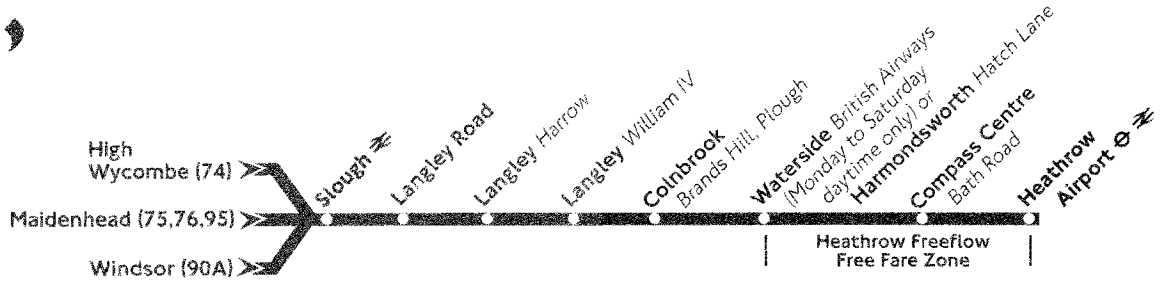

74,75, 76, 90A, 95

High Wycombe/M Maidenhead - Slough - Heathrow Airport

Routes 74 and 76 run Mondays to Saturdays except evenings. Route 75 runs daily. Route 90A runs evenings and early Sunday morning. Route 95 runs Monday to Saturday evenings.

(A) - Journeys from High Wycombe at 0710, 0720, 1020, 1320 and 1620 are operated by Arriva. M - Starts from St. Andrews Way Mercian Way at 0538.

MF - Mondays to Fridays only. Sa - Saturdays only. W - From Windsor (see separate timetable).

*90A on Saturdays. † - Journeys at 1820, 1920, 2020 and 2120 from Slough are Route 90A and start from Windsor.

ON MONDAYS TO SATURDAYS ADDITIONAL JOURNEYS RUN ON ROUTE 74 BETWEEN HIGH WYCOMBE AND SLOUGH.