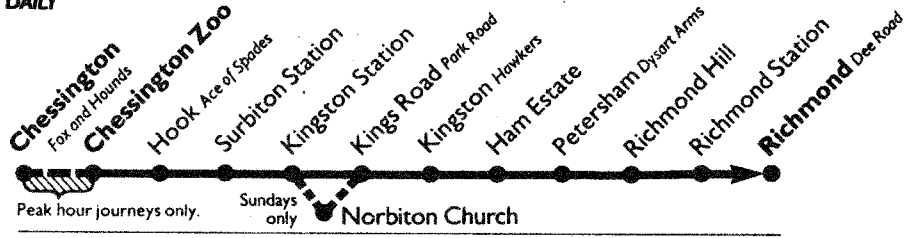

On Sundays the service is operated by Enter Buses. Please have your fare ready.

OUTER

FARE ZONE

Mondays to Fridays

Table of bus timetables for Monday to Friday. Columns include station names and departure times. Rows are categorized by station: Chessington Fox & Hounds, Chessington Zoo, Surbiton Station, Kings Road Park Road, Ham Ashburnham Rd/Broughton Ave, Petersham Dysart Arms, Richmond Hill Star & Garter House, Richmond Station, and Richmond Dee Road.

Saturdays

Table of bus timetables for Saturdays. Columns include station names and departure times. Rows are categorized by station: Chessington Zoo, Surbiton Station, Kings Road Park Road, Ham Ashburnham Rd/Broughton Ave, Petersham Dysart Arms, Richmond Hill Star & Garter House, Richmond Station, and Richmond Dee Road.