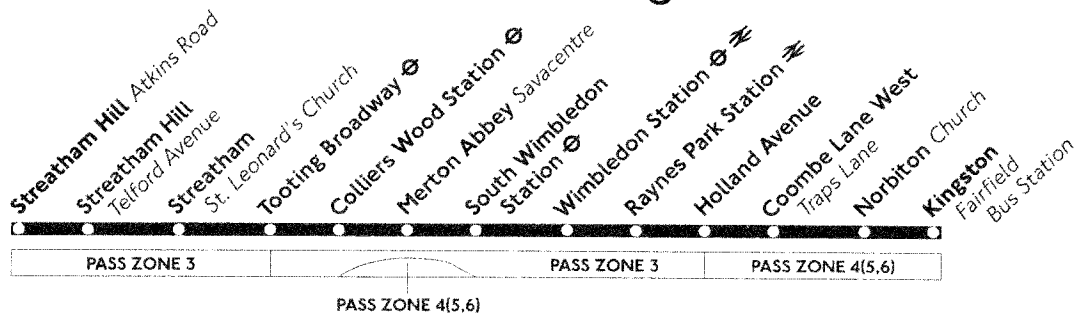

57

Daily

Streatham - Wimbledon - Kingston

Mondays to Fridays

Streatham Hill Atkins Road	0531	0551	0611	0631	0641	0651	0701	0711	0721	0731		1511	1521		1841	1856
Streatham Hill Telford Avenue	0534	0554	0614	0634	0644	0654	0704	0714	0724	0735		1515	1525		1845	1900
Streatham St. Leonard's Church	0540	0600	0620	0640	0650	0700	0710	0720	0730	0742		1522	1532		1852	1907
Tooting Broadway	0551	0611	0631	0651	0701	0711	0721	0731	0745	0757	Then	1537	1549	Then	1905	1920
Merton Abbey Savacentre	0556	0616	0636	0656	0706	0716	0726	0739	0752	0804	about	1545	1557	about	1911	1926
South Wimbledon Station	0559	0619	0639	0659	0709	0719	0729	0742	0755	0807	every	1548	1600	every	1914	1929
Wimbledon Station	0603	0623	0643	0703	0713	0723	0735	0749	0802	0814	10 minutes	1555	1607	10 minutes	1919	1934
Raynes Park Station	0610	0630	0650	0710	0720	0730	0744	0758	0811	0823	until	1604	1616	until	1927	1941
Coombe Lane West Traps Lane	0614	0634	0654	0714	0724	0737	0751	0805	0818	0830		1610	1622		1932	1945
Norbiton Church	0621	0641	0701	0721	0731	0746	0800	0814	0827	0839		1619	1631		1939	1952
Kingston Fairfield Bus Station	0623	0643	0703	0723	0735	0750	0804	0818	0831	0843		1623	1635		1941	1954
Streatham Hill Atkins Road	1911	1926	1941			01 21 41			2301	2321	2341					
Streatham Hill Telford Avenue	1915	1930	1944			04 24 44			2304	2324	2344					
Streatham St. Leonard's Church	1922	1936	1950	Then		10 30 50			2310	2330	2350					
Tooting Broadway	1935	1947	2001	every		21 41 01			2321	2341	0001					
Merton Abbey Savacentre	1940	1952	2006	20 minutes,		26 46 06			2326	2346	0006					
South Wimbledon Station	1943	1955	2009	at these		29 49 09	until		2329	2349	0009					
Wimbledon Station	1947	1959	2013	minutes		33 53 13			2333	2353	0013					
Raynes Park Station	1954	2006	2020	past the		40 00 20			2340	2400	0020					
Coombe Lane West Traps Lane	1958	2010	2024	hour		44 04 24			2344	0004	0024					
Norbiton Church	2005	2017	2031			51 11 31			2351	0011	0031					
Kingston Fairfield Bus Station	2007	2019	2033			53 13 33			2353	0013	0033					

Saturdays