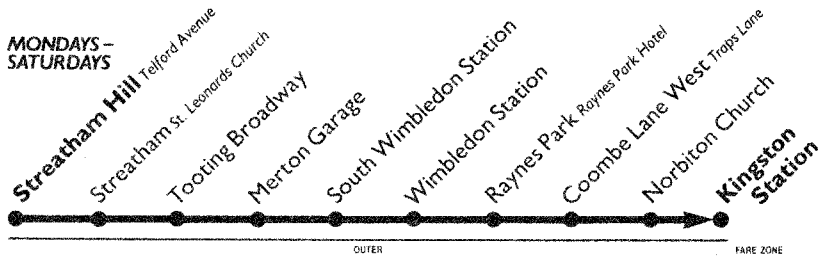

Please have your fare ready to **PAY THE DRIVER**

Mondays to Fridays

Streatham Hill Telford Avenue	06:48	07:13	07:29	07:49	08:09	08:29	08:49	09:09	09:25	45	05	25	14:45					
Streatham St. Leonards Church	06:54	07:19	07:35	07:56	08:16	08:36	08:56	09:16	09:32	Then at	52	12	32	14:52				
Tooting Broadway	07:05	07:30	07:50	08:11	08:31	08:51	09:11	09:31	09:47	these	07	27	47	15:07				
Merton Garage	06:11	06:31	06:51	07:10	07:32	07:57	08:18	08:38	08:58	at	14	34	54	15:14				
South Wimbledon Station	06:14	06:34	06:54	07:13	07:35	07:40	08:00	08:21	08:41	09:01	17	37	57	15:23				
Wimbledon Station	06:18	06:38	06:58	07:17	07:39	07:47	08:07	08:28	08:48	09:08	past	23	43	03	15:23			
Raynes Park Raynes Park Hotel	06:25	06:45	07:05	07:24	07:36	07:56	08:16	08:37	08:57	09:17	09:56	10:12	15:32	UNTIL				
Coombe Lane West Traps Lane	06:29	06:49	07:09	07:28	07:44	08:04	08:24	08:45	09:05	09:25	04:05	10:16	hour	38	58	18	15:38	
Norbiton Church	06:36	06:56	07:16	07:35	07:53	08:13	08:33	08:54	09:14	09:34	09:52	10:11	10:27	47	07	27	15:47	
Kingston Station	06:41	07:01	07:21	07:40	07:58	08:18	08:38	08:59	09:19	09:39	09:58	10:17	10:33	53	13	33	15:53	
Streatham Hill Telford Avenue	15:07	15:27	15:47	16:08	16:28	16:48	17:09	17:29	17:49	18:09	18:29	18:51	19:13	19:36	19:56	20:16	20:36	20:56
Streatham St. Leonards Church	15:14	15:34	15:55	16:16	16:36	16:56	17:17	17:37	17:57	18:17	18:37	18:58	19:20	19:42	20:02	20:22	20:42	21:02
Tooting Broadway	15:29	15:49	16:10	16:31	16:51	17:11	17:32	17:52	18:12	18:32	18:50	19:11	19:33	19:55	20:13	20:33	20:53	21:13
Merton Garage	15:36	15:56	16:19	16:40	17:00	17:20	17:41	18:01	18:21	18:36	18:56	19:17	19:38	20:00	20:16	20:38	20:58	21:18
South Wimbledon Station	15:39	16:01	16:22	16:43	17:03	17:23	17:44	18:04	18:24	18:41	18:59	19:20	19:41	20:03	20:21	20:41	21:01	21:21
Wimbledon Station	15:45	16:08	16:29	16:50	17:10	17:30	17:51	18:11	18:31	18:46	19:04	19:25	19:45	20:07	20:25	20:45	21:05	21:25
Raynes Park Raynes Park Hotel	15:54	16:17	16:38	16:59	17:19	17:39	18:00	18:20	18:39	18:54	19:12	19:33	19:52	20:14	20:32	20:52	21:12	21:32
Coombe Lane West Traps Lane	16:06	16:23	16:44	17:05	17:25	17:45	18:06	18:26	18:44	18:59	19:17	19:37	19:56	20:18	20:36	20:56	21:16	21:36
Norbiton Church	16:09	16:32	16:53	17:14	17:34	17:54	18:15	18:35	18:52	19:07	19:25	19:44	20:03	20:25	20:44	21:03	21:23	21:43
Kingston Station	16:15	16:38	16:59	17:20	17:40	18:00	18:21	18:41	18:57	19:12	19:30	19:49	20:08	20:30	20:46	21:08	21:28	21:48
Streatham Hill Telford Avenue	21:16	21:36	22:06	22:15	22:36	B	B											
Streatham St. Leonards Church	21:22	21:42	22:12	22:21	22:42	23:12	23:42											
Tooting Broadway	21:24	21:53	22:23	22:32	22:53	23:23	23:53											
Merton Garage	21:38	21:58	22:28	22:37	22:58	23:28	23:58											
South Wimbledon Station	21:41	22:01	22:31	22:40	23:01	23:31												
Wimbledon Station	21:45	22:05	22:35	22:44	23:05	23:35												
Raynes Park Raynes Park Hotel	21:52	22:12	22:42	22:51	23:12	A												
Coombe Lane West Traps Lane	21:56	22:16	22:46	22:55	23:16													
Norbiton Church	22:03	22:23	22:53	23:02	23:23													
Kingston Station	22:08	22:28	22:58	23:07	23:28													