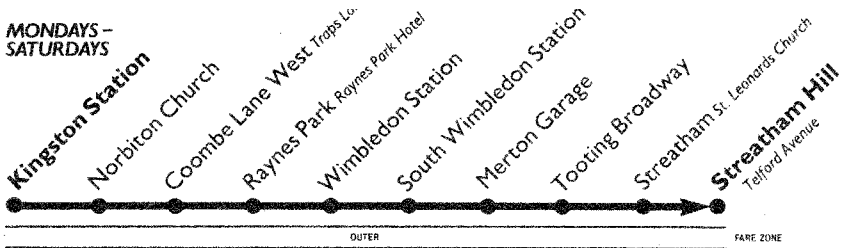

Please have your fare ready to **PAY THE DRIVER**

Mondays to Fridays

Kingston Station	06:49	07:14	07:28	07:48	08:08	08:28	08:48	09:08	09:28	09:48	10:08	10:28	10:48	11:08
Norbiton Church	06:53	07:18	07:32	07:53	08:13	08:33	08:53	09:13	09:33	09:52	10:12	10:32	10:52	11:12
Coombe Lane West Traps Lane	06:59	07:24	07:38	08:00	08:20	08:40	09:00	09:20	09:40	09:59	10:19	10:39	10:59	11:19
Raynes Park Raynes Park Hotel	07:03	07:28	07:48	08:08	08:28	08:48	09:08	09:29	09:48	10:06	10:26	10:46	11:06	11:26
Wimbleton Station	07:10	07:35	07:59	08:19	08:39	08:59	09:19	09:39	09:57	10:15	10:35	10:55	11:15	11:35
South Wimbleton Station	07:46	08:06	08:26	08:46	09:06	09:26	09:46	10:04	10:22	10:42	11:02	11:22	11:42	12:02
Merton Garage	06:16	06:37	06:57	07:17	07:37	07:49	08:09	08:29	08:49	09:09	09:29	10:07	10:25	10:45
Tooting Broadway	06:21	06:42	07:02	07:22	07:39	07:56	08:16	08:36	08:56	09:16	09:36	10:14	10:32	10:52
Streatham St. Leonards Church	06:53	06:54	07:14	07:34	07:53	08:10	08:30	08:50	09:10	09:30	09:50	10:10	10:30	10:50
Streatham Hill Telford Avenue	06:59	07:00	07:20	07:41	08:00	08:17	08:37	08:57	09:17	09:37	09:57	10:17	10:35	10:53

Kingston Station	18:40	18:49	19:04	19:17	19:36	19:56	20:16	20:36	20:56	21:16	21:36	22:06	22:26	23:06
Norbiton Church	18:34	18:53	19:08	19:21	19:40	20:00	20:20	20:40	21:00	21:20	21:40	22:10	22:30	23:10
Coombe Lane West Traps Lane	18:40	18:59	19:14	19:27	19:46	20:06	20:26	20:46	21:06	21:26	21:46	22:16	22:36	23:16
Raynes Park Raynes Park Hotel	18:45	19:04	19:19	19:32	19:50	20:10	20:30	20:50	21:10	21:30	21:50	22:20	22:40	23:20
Wimbleton Station	18:52	19:11	19:26	19:39	19:57	20:17	20:37	20:57	21:17	21:37	21:57	22:27	22:47	23:27
South Wimbleton Station	18:56	19:15	19:30	19:43	20:01	20:21	20:41	21:01	21:21	21:41	22:11	22:31	23:11	23:41
Merton Garage	18:59	19:18	19:33	19:46	20:04	20:24	20:44	21:04	21:24	21:44	22:14	22:34	23:14	23:44
Tooting Broadway	19:25	19:38	19:51	20:09	20:29	20:49	21:09	21:29	21:49	22:09	22:39	23:09	23:29	24:09
Streatham St. Leonards Church	19:41	19:42	20:03	20:21	20:41	21:01	21:21	21:41	22:01	22:21	22:51	23:21	23:41	24:21
Streatham Hill Telford Avenue	19:47	19:48	20:09	20:27	20:47	21:07	21:27	21:47	22:07	22:27	B	B	B	B

Saturdays