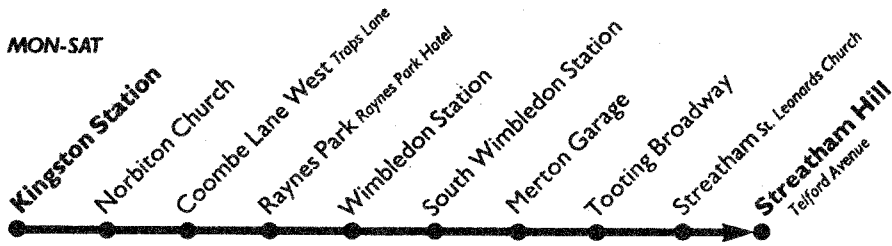

57

MON-SAT

Pay as you enter bus, please have your fare ready.

Mondays to Fridays

Kingston Station	0648	0711	0728	0748	0808	0821	0841	0903	0921	0941	1000	1020	1040	1100														
Norbiton Church	0652	0715	0733	0753	0813	0826	0846	0908	0926	0946	1005	1025	1045	1105														
Coombe Lane West Traps Lane	0658	0721	0739	0759	0819	0832	0852	0914	0932	0952	1011	1031	1051	1111														
Raynes Park Raynes Park Hotel	0702	0725	0746	0806	0826	0839	0859	0921	0939	0957	1016	1036	1056	1116														
Wimbledon Station	0710	0736	0757	0817	0837	0850	0910	0932	0947	1005	1024	1044	1104	1124														
South Wimbledon Station	0714	0742	0803	0823	0843	0856	0916	0937	0952	1010	1029	1049	1109	1129														
Merton Garage	0616	0637	0657	0717	0733	0745	0806	0826	0846	0859	0919	0940	0955	1013	1032	1052	1112	1132										
Tooting Broadway	0621	0642	0702	0722	0740	0752	0813	0833	0853	0906	0926	0946	1001	1019	1038	1058	1118	1138										
Streatham St. Leonards Church	0633	0654	0714	0734	0753	0805	0826	0846	0906	0919	0939	1000	1015	1033	1053	1112	1132	1152										
Streatham Hill Telford Avenue	0639	0700	0720	0741	0800	0813	0833	0853	0913	0926	0946	1007	1022	1040	1059	1119	1139	1159										
Kingston Station	1120	1125	1131	1136	1144	1149	1152	1158	1212	1219	1819	1837	1855	1915	1935	1955	2015	2035	2055	2115	2135	2155	2215	2235	2305	2335	2355	
Norbiton Church	1125	1131	1136	1144	1149	1152	1158	1212	1219	1826	1841	1859	1919	1939	1959	2019	2039	2059	2119	2139	2159	2219	2239	2309	2339	2359	0001	0004
Coombe Lane West Traps Lane	1131	1136	1144	1149	1152	1158	1212	1219	1832	1847	1905	1925	1945	2005	2025	2045	2105	2125	2145	2205	2225	2245	2315	2345	2375	0002	0005	0008
Raynes Park Raynes Park Hotel	1136	1144	1149	1152	1158	1212	1219	1837	1851	1909	1929	1949	2009	2029	2049	2109	2129	2149	2209	2229	2249	2319	2349	2379	0004	0007	0010	0013
Wimbledon Station	1144	1149	1152	1158	1212	1219	1849	1903	1921	1941	2001	2021	2041	2101	2121	2141	2201	2221	2241	2301	2321	2341	2361	0006	0009	0012	0015	0018
South Wimbledon Station	1149	1152	1158	1212	1219	1852	1906	1924	1944	2004	2024	2044	2104	2124	2144	2204	2224	2244	2304	2324	2344	2364	0008	0011	0014	0017	0020	
Merton Garage	1152	1158	1212	1219	1819	1837	1855	1915	1935	1955	2015	2035	2055	2115	2135	2155	2215	2235	2255	2315	2335	2355	0010	0013	0016	0019	0022	
Tooting Broadway	1158	1212	1219	1826	1841	1859	1919	1939	1959	2019	2039	2059	2119	2139	2159	2219	2239	2259	2319	2339	2359	0012	0015	0018	0021	0024		
Streatham St. Leonards Church	1212	1219	1832	1847	1905	1925	1945	2005	2025	2045	2105	2125	2145	2205	2225	2245	2305	2325	2345	2365	0014	0017	0020	0023	0026	0029	0032	
Streatham Hill Telford Avenue	1219	1837	1855	1915	1935	1955	2015	2035	2055	2115	2135	2155	2215	2235	2255	2315	2335	2355	0016	0019	0022	0025	0028	0031	0034	0037	0040	

Saturdays

Note—Between Wimbledon Station and Streatham Hill buses run every 10 minutes between 1000 and 1800.