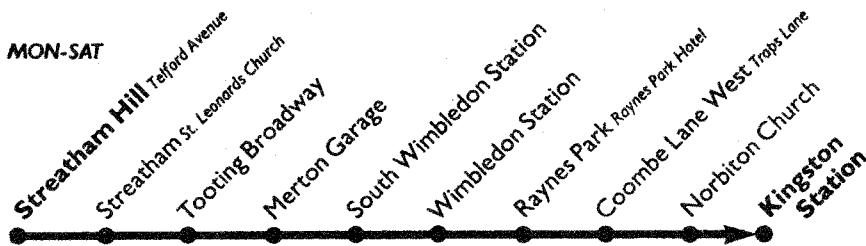

No service on Sundays or National Public Holidays

A—Starts from Wimbledon Station Francis Grove. B—Continues to Streatham Hill Station.

Pay as you enter bus, please have your fare ready.

OUTER

FARE ZONE

Mondays to Fridays