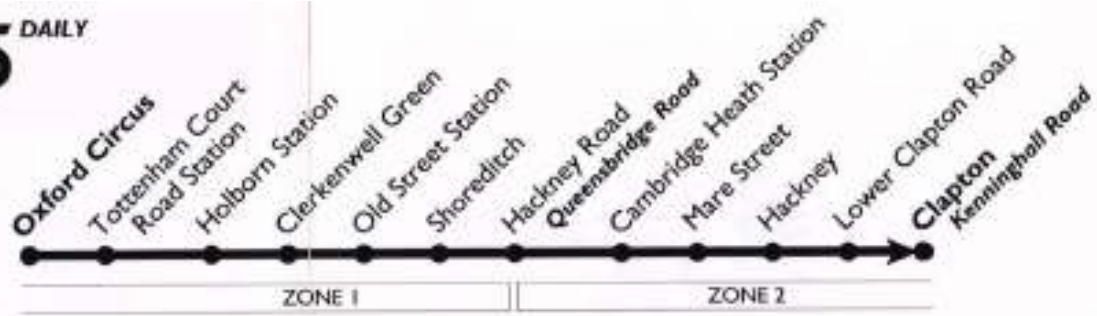

55 DAILY

Mondays to Fridays