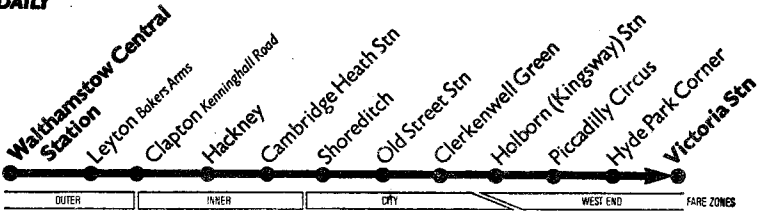

Mondays to Fridays