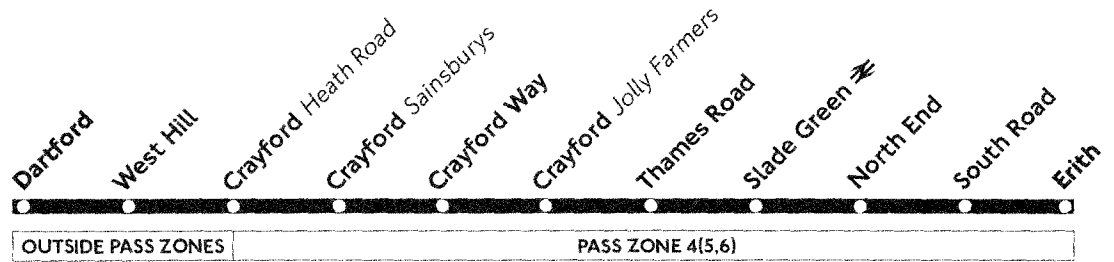

428

Dartford - Crayford - Erith

Daily

Mondays to Fridays

Dartford Market Street	0525	0555	0625	0653	0716	0730	0745	0800	0815	0830
Crayford Sainsburys	0534	0604	0634	0702	0725	0740	0755	0810	0825	0840
Crayford Jolly Farmers	0538	0608	0638	0706	0730	0745	0800	0815	0830	0845
Slade Green Station ⇌	0541	0611	0641	0710	0734	0749	0804	0819	0834	0849
Erith Bexley Road Shops	0550	0620	0650	0720	0744	0759	0814	0829	0844	0859

Dartford Market Street	0845	Then every	00	15	30	45		1800	1815	1835
Crayford Sainsburys	0855	15 minutes,	10	25	40	55		1810	1825	1845
Crayford Jolly Farmers	0900	at these	15	30	45	00	until	1815	1830	1850
Slade Green Station ⇌	0904	minutes past	19	34	49	04		1819	1834	1854
Erith Bexley Road Shops	0914	the hour	29	44	59	14		1829	1844	1904

Dartford Market Street	1857	1925	2025	2125	2225
Crayford Sainsburys	1906	1934	2034	2134	2234
Crayford Jolly Farmers	1910	1938	2038	2138	2238
Slade Green Station ⇌	1913	1941	2041	2141	2241
Erith Bexley Road Shops	1922	1950	2050	2150	2250

Saturdays

Dartford Market Street	0625	0725	0755	0815	Then every	30	45	00	15	u	1730
Crayford Sainsburys	0634	0734	0804	0825	15 minutes,	40	55	10	25	n	1740
Crayford Jolly Farmers	0638	0738	0808	0830	at these	45	00	15	30	t	1745
Slade Green Station ⇌	0641	0741	0811	0834	minutes past	49	04	19	34	i	1749
Erith Bexley Road Shops	0650	0750	0820	0844	the hour	59	14	29	44	l	1759

Dartford Market Street	1745	1800	1825	1925	2025	2125	2225
Crayford Sainsburys	1755	1809	1834	1934	2034	2134	2234
Crayford Jolly Farmers	1800	1813	1838	1938	2038	2138	2238
Slade Green Station ⇌	1804	1817	1841	1941	2041	2141	2241
Erith Bexley Road Shops	1814	1826	1850	1950	2050	2150	2250

Sundays and Public Holidays

Dartford Market Street	0925	Then every	25		2225
Crayford Sainsburys	0934	60 minutes,	34		2234
Crayford Jolly Farmers	0938	at these	38	until	2238
Slade Green Station ⇌	0941	minutes past	41		2241
Erith Bexley Road Shops	0950	the hour	50		2250

We do all we can to run the services shown but circumstances beyond our control mean that we may not always succeed. Special services run during the Christmas and New Year Holiday, with no buses on Christmas Day.

Operated by **Kentish Bus** for London Transport Buses within the London area.

If you have any comments regarding this service, please write to Customer Service Centre, London Transport Buses, 55 Broadway, London SW1H 0BD. Telephone 0171-918 4300.

6.4.96(R)
T06290

London Travel Information
0171-222 1234 24 hours