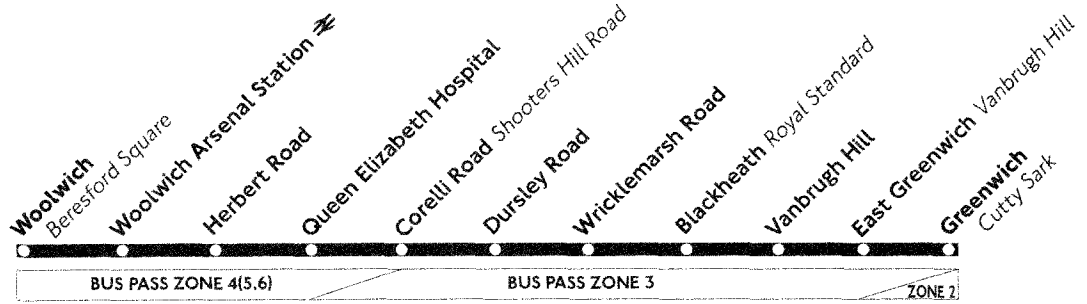

386

Daily

Woolwich - Shooters Hill - Greenwich

Mondays to Fridays

Woolwich Beresford Square (X)	0610	0628	0643	0658	0716	0734	0754	0814	0834	0854	0915	0935	0955	Then	15	35	55	1415
Woolwich Arsenal Station	0611	0629	0644	0659	0717	0735	0755	0815	0835	0855	0916	0936	0956	every	16	36	56	1416
Herbert Road Plumstead Common Road	0615	0633	0648	0703	0721	0739	0759	0819	0839	0859	0920	0940	1000	20 minutes,	20	40	00	1420
Queen Elizabeth Hospital	0620	0638	0653	0708	0726	0745	0805	0825	0845	0905	0925	0945	1005	at these	25	45	05	1425
Dursley Road Dursley Gardens	0624	0642	0657	0713	0731	0751	0811	0831	0851	0910	0930	0950	1010	minutes	30	50	10	1430
Blackheath Royal Standard	0631	0649	0704	0720	0740	0800	0820	0840	0900	0919	0939	0959	1019	past	39	59	19	1439
East Greenwich Vanbrugh Hill	0635	0653	0709	0725	0745	0805	0825	0845	0905	0924	0944	1004	1024	the	44	04	24	1444
Greenwich Cutty Sark	0640	0658	0716	0735	0755	0815	0835	0855	0912	0931	0951	1011	1031	hour	51	11	31	1451
Woolwich Beresford Square (X)	1435	1455	1515	Then	35	55	15	1735	1755	1815	1840	1903	1931	Then	01	31		2301 2331
Woolwich Arsenal Station	1436	1456	1516	every	36	56	16	1736	1756	1816	1841	1904	1932	every	02	32		2302 2332
Herbert Road Plumstead Common Road	1440	1500	1521	20 mins,	41	01	21	1741	1801	1821	1845	1908	1936	30 minutes,	06	36		2306 2336
Queen Elizabeth Hospital	1445	1508	1529	at these	49	09	29	1749	1809	1829	1850	1913	1941	at these	11	41	until	2311 2341
Dursley Road Dursley Gardens	1450	1513	1534	mins	54	14	34	1754	1814	1834	1854	1917	1945	minutes	15	45		2315 2345
Blackheath Royal Standard	1459	1522	1543	past	03	23	43	1803	1823	1841	1901	1924	1951	past	21	51		2321 2351
East Greenwich Vanbrugh Hill	1504	1527	1548	the	08	28	48	1808	1828	1845	1905	1928	1955	the	25	55		2325 2355
Greenwich Cutty Sark	1511	1534	1555	hour	15	35	55	1815	1835	1850	1910	1933	2000	hour	30	00		2330 2400

Saturdays (also Good Friday)