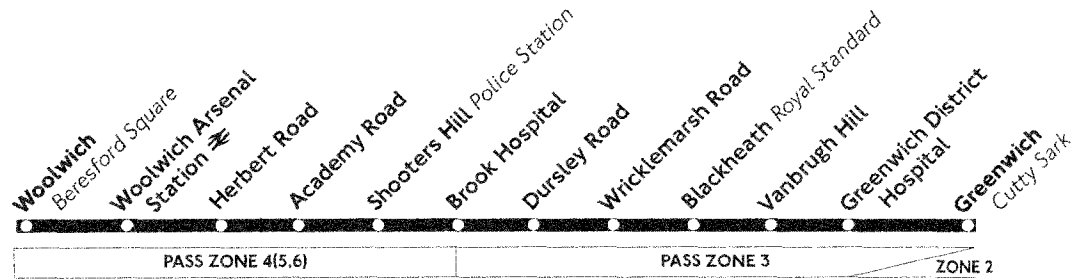

386

Woolwich - Shooters Hill - Greenwich

Mondays to Saturdays

Mondays to Fridays

	SD													
Woolwich Beresford Square (X)	0610	0633	0656	0725	0755	0800	0825	0905	0935	Then	05 35	1405	1435	
Woolwich Arsenal Station	0611	0634	0657	0726	0756	0801	0826	0906	0936	every	06 36	u	1406	1436
Herbert Road Plumstead Common Rd	0615	0638	0701	0730	0800	0805	0830	0910	0940	30 mins.	10 40	n	1410	1440
Shooters Hill Police Station	0620	0643	0707	0736	0806	0811	0836	0915	0945	at these	15 45	t	1415	1445
Dursley Road Dursley Gardens	0624	0647	0712	0741	0811	0816	0841	0919	0949	mins	19 49	i	1419	1449
Blackheath Royal Standard	0631	0654	0721	0750	0820	0825	0850	0928	0958	past	28 58	l	1428	1458
Greenwich District Hospital	0635	0658	0726	0755	0825	0830	0855	0933	1003	the	33 03		1433	1503
Greenwich Cutty Sark	0639	0707	0736	0805	0835	0840	0905	0940	1010	hour	40 10		1440	1510
Woolwich Beresford Square (X)	1505	1539	1609	1636	1706	1736	1812	1847	1917	1947	Then	17 47		2317
Woolwich Arsenal Station	1506	1540	1610	1637	1707	1737	1813	1848	1918	1948	every	18 48	u	2318
Herbert Road Plumstead Common Rd	1511	1545	1615	1642	1712	1742	1818	1853	1922	1952	30 mins.	22 52	n	2322
Shooters Hill Police Station	1521	1555	1625	1652	1722	1752	1828	1900	1927	1957	at these	27 57	t	2327
Dursley Road Dursley Gardens	1525	1559	1629	1656	1726	1756	1832	1904	1931	2001	mins	31 01	i	2331
Blackheath Royal Standard	1534	1608	1638	1705	1735	1805	1839	1911	1937	2007	past	37 07	l	2337
Greenwich District Hospital	1539	1613	1643	1710	1740	1810	1843	1915	1941	2011	the	41 11		2341
Greenwich Cutty Sark	1544	1618	1648	1715	1745	1815	1847	1919	1945	2015	hour	45 15		2345

Saturdays

Woolwich Beresford Square (X)	0610	0640	0710	0740	0810	0838	0905	0935	Then	05 35		1705	1739
Woolwich Arsenal Station	0611	0641	0711	0741	0811	0839	0906	0936	every	06 36		1706	1740
Herbert Road Plumstead Common Rd	0615	0645	0715	0745	0815	0843	0910	0940	30 minutes,	10 40		1710	1744
Shooters Hill Police Station	0620	0650	0720	0750	0820	0848	0915	0945	at these	15 45	until	1715	1749
Dursley Road Dursley Gardens	0624	0654	0724	0754	0824	0852	0919	0949	minutes	19 49		1719	1753
Blackheath Royal Standard	0631	0701	0731	0801	0831	0859	0928	0958	past	28 58		1728	1802
Greenwich District Hospital	0635	0705	0735	0805	0835	0903	0933	1003	the	33 03		1733	1806
Greenwich Cutty Sark	0639	0709	0739	0809	0839	0910	0940	1010	hour	40 10		1740	1810
Woolwich Beresford Square (X)	1811	1841	1917	1947	Then	17 47		2317					
Woolwich Arsenal Station	1812	1842	1918	1948	every	18 48		2318					
Herbert Road Plumstead Common Rd	1816	1846	1922	1952	30 minutes,	22 52		2322					
Shooters Hill Police Station	1821	1851	1927	1957	at these	27 57	until	2327					
Dursley Road Dursley Gardens	1825	1855	1931	2001	minutes	31 01		2331					
Blackheath Royal Standard	1832	1902	1937	2007	past	37 07		2337					
Greenwich District Hospital	1836	1906	1941	2011	the	41 11		2341					
Greenwich Cutty Sark	1840	1910	1945	2015	hour	45 15		2345					

No service on Sundays or Public Holidays

SD - Schooldays only.

(X) - Certain journeys start from Plumstead Station.