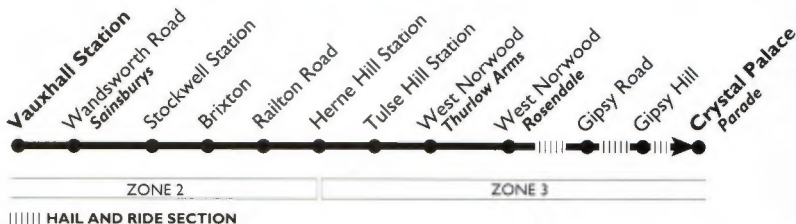

Mondays to Fridays

Vauxhall Station	0706	0720	0737	1027	39 51 03 15 27	1451					
Wandsworth Road Sainsburys	0709	0723	0740	1030	42 54 06 18 30	1454					
Stockwell Station	0713	0727	0746	1037	49 01 13 25 37	1501					
Brixton Police Station	0718	0732	0742	0752	55 07 19 31 43	1507					
Herne Hill Station	0724	0740	0750	0800	03 15 27 39 51	1515					
West Norwood Thurlow Arms	0650	0703	0720	0730	0739	0748	0758	0808	1059	11 23 35 47 59	1523
West Norwood Rosendale	0652	0707	0722	0732	0741	0750	0800	08 10	1101	13 25 37 49 01	1525
Gipsy Hill Gipsy Road	0655	0710	0725	0738	0747	0756	0806	08 16	1106	18 30 42 54 06	1530
Crystal Palace Parade	0700	0715	0730	0744	0753	0802	08 13	08 22	1112	24 36 48 00 12	1536

Vauxhall Station	1503	1512	1521	1532	1544	1804	1816	1824	1834	1846	1901	1915	1931	1948	2006	2026
Wandsworth Road Sainsburys	1506	1515	1524	1535	1547	1807	1819	1827	1837	1849	1904	1918	1934	1951	2009	2029
Stockwell Station	1513	1522	1531	1543	1555	1813	1825	1833	1843	1855	1910	1924	1938	1955	2013	2033
Brixton Police Station	1519	1528	1537	1549	1601	1819	1831	1839	1849	1901	1916	1930	1943	2000	2018	2038
Herne Hill Station	1527	1536	1549	1601	1613	1827	1839	1847	1847	1909	1924	1936	1949	2006	2024	2044
West Norwood Thurlow Arms	1535	1546	1559	1611	1623	1835	1847	1855	1905	1917	1932	1942	1955	2012	2030	2050
West Norwood Rosendale	1537	1548	1601	1613	1625	1837	1849	G	1907	1919	1934	G	1957	2014	2032	G
Gipsy Hill Gipsy Road	1543	1554	1607	1619	1631	1842	1854	1901	1912	1924	1937	1942	2000	2017	2035	2051
Crystal Palace Parade	1550	1602	1615	1627	1639	1849	1901	1901	1919	1931	1942	1942	2005	2022	2040	2056

Saturdays

Vauxhall Station	0706	0826	0839	0927	0939	0951	1003	15 27 39 51 03	1715					
Wandsworth Road Sainsburys	0709	0829	0842	0930	0942	0954	1006	18 30 42 54 06	1718					
Stockwell Station	0713	Then	0833	0846	Then	0934	0946	0958	1011	Then at	23 35 47 59 11	1723		
Brixton Police Station	0718	every	0838	0851	every	0939	0951	1003	1017	these minutes	29 41 53 05 17	1729		
Herne Hill Station	0724	20	0844	0857	12	0945	0957	1011	1025	37 49 01 13 25	until	1737		
West Norwood Thurlow Arms	0650	0710	0730	mins.	0850	0903	mins.	0951	1003	1011	1033	past	45 57 09 21 33	1745
West Norwood Rosendale	0652	0712	0732	until	0852	0905	until	0953	1005	1021	1035	each	47 59 11 23 35	1747
Gipsy Hill Gipsy Road	0655	0715	0735	until	0855	0908	until	0956	1010	1026	1040	hour	52 04 16 28 40	1752
Crystal Palace Parade	0700	0720	0740	0900	0913	1001	1017	1033	1047	59 11 23 35 47	1759