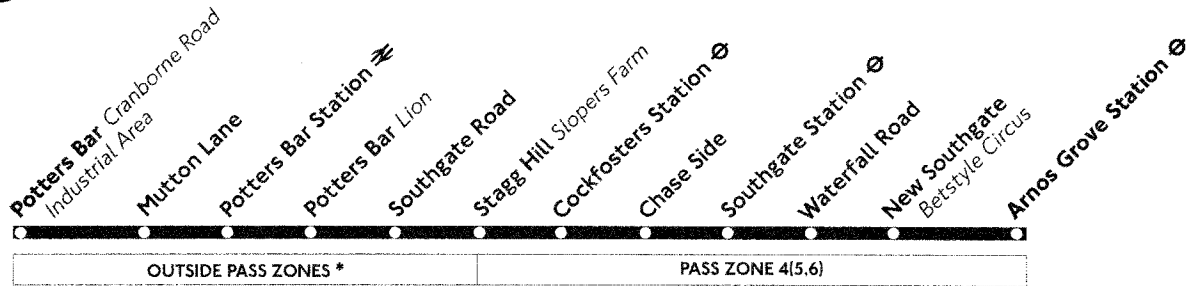

## Potters Bar - Southgate - Arnos Grove

Daily

See below

\*Bus Passes covering zones 2,3,4 or 1,2,3,4, and any LT Card or Travelcard, may be used throughout the route