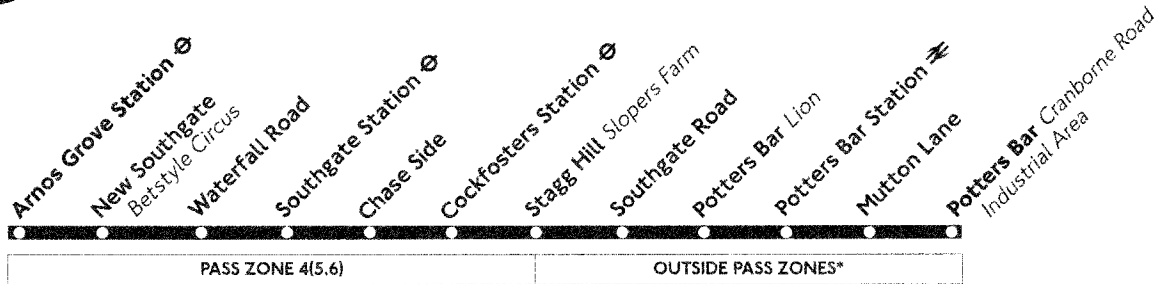

## Arnos Grove - Southgate - Potters Bar

Daily

See below

\*Bus Passes covering zones 2,3,4 or 1,2,3,4, and any LT Card or Travelcard, may be used throughout the route