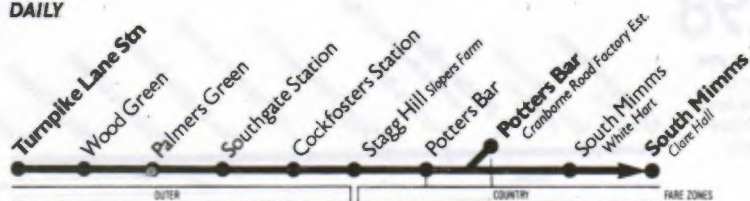

Pay as you enter bus, please have your fare ready.

Mondays to Fridays limited peak hour service

Mondays to Fridays

Turnpike Lane Station	0624	0647	0659	0711	0725	0739	0754	0809	0825	0840	0854	0914	0924	0944	0954
Wood Green Station	0628	0651	0703	0715	0729	0744	0759	0814	0830	0845	0859	0919	0929	0950	1000
Palmers Green Cock	0635	0658	0710	0722	0737	0752	0807	0822	0838	0853	0907	0927	0937	0958	1008
Southgate Station	0642	0705	0717	0731	0746	0801	0816	0831	0847	0902	0916	0936	0941	1006	1016
Cockfosters Station	G	G	0650	0713	0725	0740	0755	0810	0825	0840	0856	0911	0925	0947	0952
Potters Bar Lion	0558	0628	0659	0723	0735	0750	0805	0820	0835	0850	0906	0921	0935	1001	1006
Potters Bar Cranborne Road	0603	0633	0703	0728	0740	0755	0810	0825	0840	0855	0911	0927	0941	1002	G
Potters Bar Cran. Rd. Fac. Est.				0744		0814		0844							
South Mimms White Hart	0607	0637	0707	0732		0759		0829		0859	0915	0931	0945	1006	
South Mimms Clare Hall	0610	0640	0710	0735		0802		0832		0902	0918	0934	0948	1009	1036
															1039

Turnpike Lane Station	1014	1020	1028	1036	1047	1056	1102	1106	1109	11737	1744	1753	1804	1815	1825	1837	1842	1845	1853
Wood Green Station	44	50	58	these	minutes	past	hour	hour	39	1752	1759	1810	1819	1821	1831	1841	1848	1853	1857
Palmers Green Cock	14	20	28	36	47	56	02	06	09	1807	1814	1823	1834	1840	1850	1900	1916	1930	1945
Southgate Station	1414	1444	1458	1506	1517	1526	1532	1540	1540	1826	1833	1842	1849	1858	1906	1916	1924	1935	1945
Cockfosters Station	1444	1450	1458	1506	1517	1526	1532	1540	1540	1826	1833	1842	1849	1858	1906	1916	1924	1935	1945
Potters Bar Lion	1513	1528	1543	1552	1607	1612	1622	1637	1649	1917	1928	1938	1943	1956	2000	2003	2003	2003	2003
Potters Bar Cranborne Road	1528	1543	1552	1607	1612	1622	1637	1649	1649	1917	1928	1938	1943	1956	2000	2003	2003	2003	2003
South Mimms White Hart	1543	1558	1612	1622	1637	1649	1649	1649	1649	1917	1928	1938	1943	1956	2000	2003	2003	2003	2003
South Mimms Clare Hall	1612	1627	1638	1653	1708	1719	1734	1749	1754	2003	2003	2003	2003	2003	2003	2003	2003	2003	2003

Sundays (and National Public Holidays)

Turnpike Lane Station	0835	0920	1019	1117	1147	1217	1250	1317	1347	1417	1450	1517	1547	1617	1650	1717
Wood Green Station	0838	0923	1022	1121	1151	1221	1254	1321	1351	1421	1454	1521	1551	1621	1654	1721
Palmers Green Cock	0844	0929	1028	1128	1158	1228	1301	1328	1358	1428	1501	1528	1558	1628	1701	1728
Southgate Station	0744	0851	0936	1035	1135	1205	1235	1305	1405	1435	1508	1535	1605	1635	1708	1735
Cockfosters Station	G	0751	0858	0943	1043	1143	1213	1316	1413	1443	1516	1543	1613	1643	1716	1743
Potters Bar Lion	0652	0759	0906	0951	1051	1151	1251	1324	1351	1451	1524	1551	1651	1724	1751	
Potters Bar Cranborne Road	0656	0803	0910	0955	1055	1155	1256	G	1356	G	1456	G	1556	G	1756	
South Mimms White Hart	0700	0807	0914	0959	1100	1200	1300	1400	1500	1600	1700	1800	1900	2000	2100	
South Mimms Clare Hall	0703	0810	0917	1002	1103	1203	1303	1403	1503	1603	1703	1803	1903	2003	2103	

G—Continues to or starts from Potters Bar Garage.

London Transport, 55 Broadway, S.W.1.
Telephone: 01-222 1234