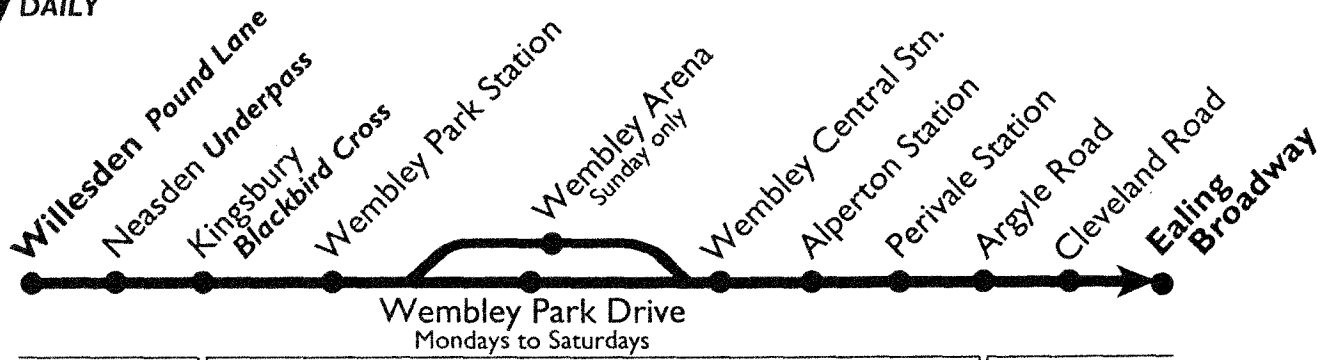

Runs via Wembley Arena, not Wembley Park Drive

B—Starts from Wembley Brent Town Hall.
C—Starts from Perivale Bideford Avenue.
SD—Schooldays only.

**LONDON
TRANSPORT
SERVICE**

Operated by CentreWest

If you have any comments regarding this service, please contact: Head of Public Relations,
London Transport, 55 Broadway, London SW1H 0BD.