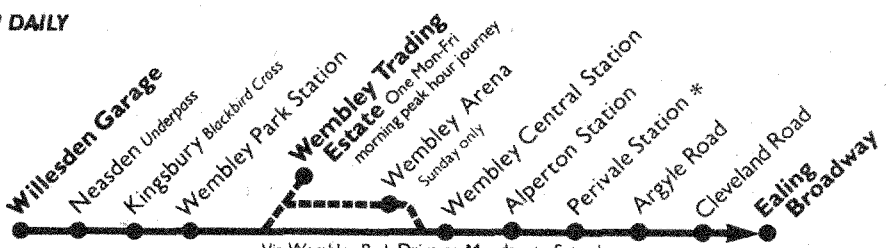

Ealing Broadway Station	1725	1745	1808			38	08				2308	2344						
Ealing Argyle Road/Cleveland Road	1735	1755	1816	Then at these minutes	46	16					2316	2352						
Ruslip Road East Argyle Road	1737	1757	1818			48	18				2318	2354	0011					
Perivale Station	1741	1801	1822			52	22				2322	2358	0015					
Alperton Station	1749	1809	1829	minutes	59	29		UNTIL			2329	0005	0022					
Wembley Central Station	1755	1814	1834	past each hour	04	34					2334	0010	0027					
Wembley Park Station	1803	1820	1840			10	40				2340	0016	0033					
Kingsbury Blackbird Cross	1806	1823	1843	hour	13	43					2343	0019	0036					
Neasden Shopping Centre	1811	1828	1848			18	48				2348	0024	0041					
Willesden Garage Pound Lane	1816	1833	1853			23	53				2353	0029	0046					

Additional buses, Saturdays: Alperton Station to Willesden Garage Pound Lane at 1057, 1139, 1354, 1739, 1803, 1850 and 2044.

Sundays (and National Public Holidays)

Ealing Broadway Station	0845						2145	2245	2345									
Ealing Argyle Road/Cleveland Road	0852						2152	2252	2352									
Ruslip Road East Argyle Road	0854	Then at 54					2154	2254	2354									
Perivale Station	0857						2157	2257	2357									
Alperton Station	0904	these minutes	04			2204	G	G										
Wembley Central Station	0909	minutes	09	UNTIL	2209													
Wembley Arena	0914	past each hour	14			2214												
Wembley Park Station	0917					2217												
Kingsbury Blackbird Cross	0920					2220												
Neasden Shopping Centre	0925					2225												
Willesden Garage Pound Lane	0930					2230												

G - Continues to Alperton Garage.

Please have your fare ready to **PAY THE DRIVER**

OUTER

FARE ZONE

* From about 1000 on Mondays to Fridays and all day Saturday and Sunday. Before 1000 Monday to Friday the service is via Bideford Avenue and Dawlish Avenue.