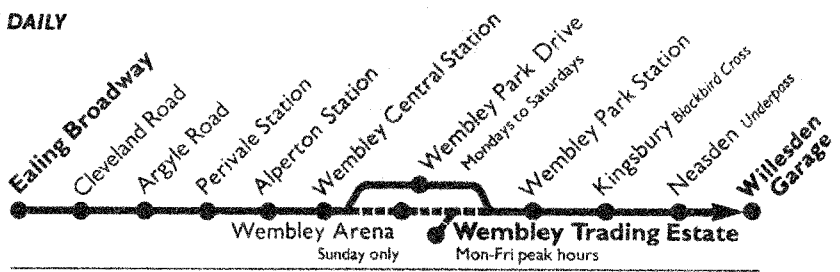

Please have your fare ready to **PAY THE DRIVER**

UCTR

FARE CODE

Mondays to Fridays

Ealing Broadway Station	06:53	07:09	07:23	07:43	08:03	08:23	08:43	09:03	09:23	09:43
Ealing Argyle Road/Cleveland Road	07:01	07:17	07:31	07:51	08:11	08:31	08:51	09:11	09:31	09:51
Ruislip Road East Argyle Road	07:03	07:19	07:33	07:53	08:13	08:33	08:53	09:13	09:33	09:53
Perivale Station	06:10	06:31	06:49	07:07	07:23	07:37	07:57	08:17	08:37	08:57
Alperton Station	05:47	06:17	06:38	06:56	07:14	07:30	07:48	08:08	08:28	08:48
Wembley Central Station	05:52	06:22	06:43	07:01	07:19	07:36	07:54	08:14	08:34	08:54
Wembley Trading Estate				07:47	08:06	08:29	08:55			
Wembley Park Station	05:58	06:28	06:49	07:07	07:25	07:44	07:53	08:02	08:12	08:22
Kingsbury Blackbird Cross	06:01	06:31	06:52	07:10	07:28	07:49	07:58	08:07	08:17	08:27
Neasden Shopping Centre	06:06	06:36	06:57	07:15	07:35	07:56	08:05	08:14	08:24	08:34
Willesden Garage Found Lane	06:12	06:42	07:03	07:21	07:42	08:03	08:12	08:21	08:31	08:41

Ealing Broadway Station	09:56	16:36	16:56	15:16	15:40	15:54	16:14	16:33	16:53	17:15
Ealing Argyle Road/Cleveland Road	10:04	24:44	04:04	15:24	15:48	16:04	16:24	16:43	17:03	17:25
Ruislip Road East Argyle Road	10:06	26:46	06:06	15:26	15:50	16:07	16:27	16:46	17:06	17:28
Perivale Station	10:10	30:50	10:10	15:30	15:54	16:11	16:31	16:50	17:10	17:32
Alperton Station	10:19	39:59	19:19	15:39	16:03	16:20	16:40	17:00	17:20	17:42
Wembley Central Station	10:25	45:05	25:25	15:45	16:09	16:26	16:47	17:07	17:27	17:49
Wembley Trading Estate								16:56	17:16	17:36
Wembley Park Station	10:33	53:13	33:33	15:53	16:17	16:34	16:55	17:04	17:15	17:24
Kingsbury Blackbird Cross	10:37	57:17	37:37	15:57	16:22	16:39	17:00	17:09	17:20	17:29
Neasden Shopping Centre	10:42	02:22	42:42	16:02	16:27	16:44	17:05	17:14	17:25	17:34
Willesden Garage Found Lane	10:48	06:28	48:48	16:08	16:34	16:51	17:12	17:21	17:32	17:41