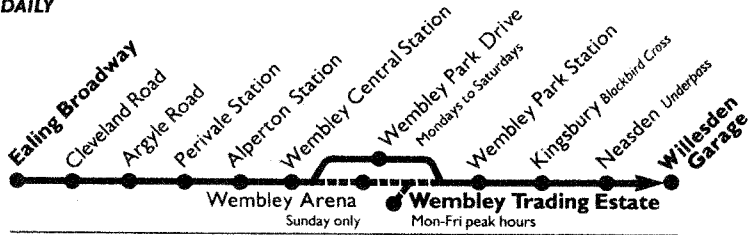

Please have your fare ready to **PAY THE DRIVER**

Mondays to Fridays

Ealing Broadway Station	06:53	07:09	07:23	07:43	08:03	08:23	08:43	09:03	09:23	09:43
Ealing Argyle Road / Cleveland Road	07:01	07:17	07:31	07:51	08:11	08:31	08:51	09:11	09:31	09:51
Ruslip Road East Argyle Road	07:03	07:19	07:33	07:53	08:13	08:35	08:53	09:13	09:33	09:53
Perivale Station	06:10	06:31	06:49	07:07	07:23	07:37	07:57	08:17	08:37	08:57
Alperton Station	05:47	06:17	06:38	06:56	07:14	07:30	07:48	08:08	08:28	08:48
Wembley Central Station	05:52	06:22	06:43	07:01	07:19	07:36	07:54	08:14	08:34	08:54
Wembley Trading Estate				07:47	08:06	08:29	08:55			
Wembley Park Station	05:58	06:28	06:49	07:07	07:25	07:44	07:53	08:02	08:12	08:22
Kingsbury Blackbird Cross	06:01	06:31	06:52	07:10	07:28	07:49	07:58	08:07	08:17	08:27
Neasden Shopping Centre	06:06	06:36	06:57	07:15	07:35	07:56	08:05	08:14	08:24	08:34
Willesden Garage Pound Lane	06:12	06:42	07:03	07:21	07:42	08:03	08:12	08:21	08:31	08:41
Ealing Broadway Station	09:56	16:36	16:36	15:16	15:38	15:54	16:14	16:33	16:53	17:15
Ealing Argyle Road / Cleveland Road	10:04	24:44	04	15:24	15:46	16:04	16:24	16:43	17:03	17:25
Ruslip Road East Argyle Road	10:06	Then	26:46	15:26	15:48	16:07	16:27	16:46	17:06	17:28
Perivale Station	10:10	at	30:50	15:30	15:52	16:11	16:31	16:50	17:10	17:32
Alperton Station	10:19	these	39:59	15:39	16:01	16:20	16:40	17:00	17:20	17:42
Wembley Central Station	10:25	past	45:05	UNTIL	15:45	16:07	16:26	16:47	17:07	17:27
Wembley Trading Estate								16:56	17:16	17:36
Wembley Park Station	10:33	each	53:13	15:53	16:15	16:34	16:55	17:04	17:15	17:26
Kingsbury Blackbird Cross	10:37	hour	57:17	15:57	16:20	16:39	17:00	17:09	17:20	17:29
Neasden Shopping Centre	10:42		02:22	16:02	16:25	16:44	17:05	17:14	17:25	17:34
Willesden Garage Pound Lane	10:48		08:28	16:08	16:32	16:51	17:12	17:21	17:32	17:41
Ealing Broadway Station	17:54	18:14	18:34	18:54	19:13	19:38	19:58	20:18	20:38	20:58
Ealing Argyle Road / Cleveland Road	18:04	18:24	18:42	19:02	19:21	19:46	19:66	19:86	20:06	20:26
Ruslip Road East Argyle Road	18:07	18:27	18:45	19:04	19:23	19:48	19:68	19:88	20:08	20:28
Perivale Station	18:11	18:31	18:49	19:08	19:27	19:52	20:12	20:32	20:52	21:12
Alperton Station	18:21	18:41	18:58	19:08	19:15	19:34	19:59	20:19	20:39	20:59
Wembley Central Station	18:28	18:48	19:03	19:13	19:20	19:39	20:04	20:24	20:44	21:04
Wembley Park Station	18:36	18:55	19:09	19:19	19:26	19:45	20:10	20:30	20:50	21:10
Kingsbury Blackbird Cross	18:39	18:58	19:12	19:22	19:29	19:48	20:13	20:33	20:53	21:13
Neasden Shopping Centre	18:44	19:03	19:17	19:27	19:34	19:53	20:18	20:38	20:58	21:18
Willesden Garage Pound Lane	18:50	19:09	19:23	19:33	19:40	19:59	20:24	20:44	21:04	21:24

Saturdays