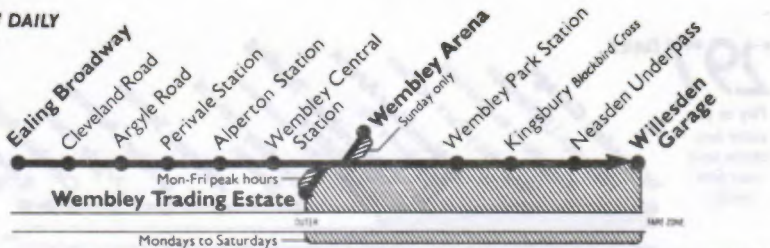

Pay as you enter bus, please have your fare ready.

Mondays to Fridays

Ealing Broadway Station	06:53	07:09	07:23	07:43	08:03	08:23	08:43	09:03	09:23	09:43
Ealing Argyle Road/Cleveland Road	06:51	07:17	07:31	07:51	08:11	08:31	08:51	09:11	09:31	09:51
Ruslip Road East Argyle Road	07:03	07:19	07:33	07:53	08:13	08:33	08:53	09:13	09:33	09:53
Perivale Station	05:47	06:38	06:56	07:14	07:30	07:48	08:08	08:28	08:48	09:08
Alperton Station	05:52	06:22	06:43	07:01	07:19	07:36	07:54	08:14	08:34	08:54
Wembley Central Station	06:42	07:03	07:21	07:42	08:03	08:12	08:31	08:54	09:01	09:20
Wembley Trading Estate				07:47	08:06	08:29	08:55	09:14	09:34	09:54
Wembley Park Station	05:58	06:28	06:49	07:07	07:25	07:44	07:53	08:02	08:12	08:22
Kingsbury Backbed Cross	06:01	06:31	06:52	07:10	07:28	07:49	07:58	08:07	08:17	08:27
Neasden Shopping Centre	06:06	06:36	06:57	07:15	07:35	07:56	08:05	08:14	08:24	08:34
Willesden Garage Pound Lane	06:12	06:42	07:03	07:21	07:42	08:03	08:12	08:21	08:31	08:41

Ealing Broadway Station	09:56	16	36	56	14:56	15:15	15:35	15:53	16:13	16:32	16:52	17:12	17:32	17:52
Ealing Argyle Road/Cleveland Road	10:04	24	44	04	15:04	15:23	15:43	16:03	16:23	16:42	17:02	17:22	17:42	18:02
Ruslip Road East Argyle Road	10:06	26	46	06	15:06	15:25	15:45	16:05	16:25	16:45	17:05	17:25	17:45	18:05
Perivale Station	10:10	30	50	10	15:10	15:29	15:49	16:10	16:30	16:49	17:09	17:29	17:49	18:09
Alperton Station	10:19	39	59	19	15:19	15:38	15:58	16:19	16:39	16:59	17:19	17:39	17:59	18:19
Wembley Central Station	10:25	minutes	45	05	25	UNTIL	15:25	15:44	16:04	16:25	16:46	17:06	17:26	17:46
Wembley Trading Estate		past	4	4	4	4	4	4	4	4	4	4	4	4
Wembley Park Station	10:33	each	53	13	33	15:33	15:52	16:12	16:33	16:54	17:04	17:24	17:34	17:54
Kingsbury Backbed Cross	10:37	hour	57	17	37	15:37	15:56	16:16	16:38	16:59	17:09	17:29	17:39	17:59
Neasden Shopping Centre	10:42		02	22	42	15:42	16:01	16:22	16:43	17:04	17:14	17:24	17:34	17:54
Willesden Garage Pound Lane	10:48		08	28	48	15:48	16:07	16:29	16:50	17:11	17:21	17:31	17:41	18:01

Additional buses, Mondays to Fridays: Alperton Station to Willesden Garage Pound Lane at 15:09 and 19:07.

Saturdays