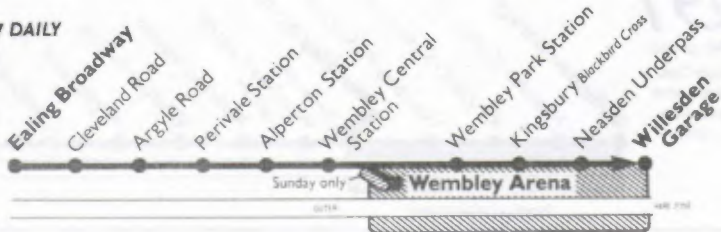

Pay as you enter bus, please have your fare ready

Monday to Fridays

Ealing Broadway Station	06:53	07:09	07:23	07:43	08:03	08:23	08:43	09:03	09:23	09:43
Ealing Argyle Road/Cleveland Road		07:01	07:17	07:31	07:51	08:11	08:31	08:51	09:11	09:31
Ruslip Road East Argyle Road		07:03	07:19	07:33	07:53	08:13	08:33	08:53	09:13	09:33
Pershwaite Station		07:07	07:23	07:37	07:57	08:17	08:37	08:57	09:17	09:37
Alperton Station	05:47	06:18	06:56	07:14	07:30	07:48	08:08	08:28	08:48	09:08
Wembley Central Station	05:32	06:22	06:43	07:01	07:38	07:54	08:14	08:34	08:54	09:14
Wembley Park Station				07:47		08:06	08:21	08:39	08:55	09:11
Kingsbury Blackbird Cross	05:58	06:28	06:49	07:07	07:25	07:44	07:53	08:02	08:15	08:42
Neasden Shopping Centre	06:01	06:31	06:52	07:10	07:28	07:49	07:58	08:07	08:17	08:47
Neasden Shopping Centre	06:06	06:36	06:57	07:15	07:35	07:56	08:05	08:14	08:24	08:54
Willesden Garage	06:12	06:42	07:03	07:21	07:42	08:03	08:12	08:21	08:31	08:54

Ealing Broadway Station	09:16		16	36	56	1:56	1:55	1:53	1:53	1:53
Ealing Argyle Road/Cleveland Road	18:04		24	44	04	1:50	1:52	1:54	1:53	1:53
Ruslip Road East Argyle Road	18:06	Then at	26	46	06	1:50	1:52	1:55	1:56	1:56
Pershwaite Station	18:10	these minutes	30	50	10	1:50	1:52	1:59	1:58	1:58
Alperton Station	18:19	59	59	19	18	1:51	1:53	1:58	1:58	1:59
Wembley Central Station	18:25	minutes	45	05	25	UNTIL	1:52	1:54	1:54	1:55
Wembley Park Station	18:33	past each	53	13	33		1:53	1:52	1:52	1:53
Kingsbury Blackbird Cross	18:37	hour	57	17	37		1:57	1:56	1:57	1:58
Neasden Shopping Centre	18:42		02	22	42		1:54	1:56	1:57	1:58
Willesden Garage	18:48		08	28	48		1:54	1:57	1:58	1:59

Saturdays