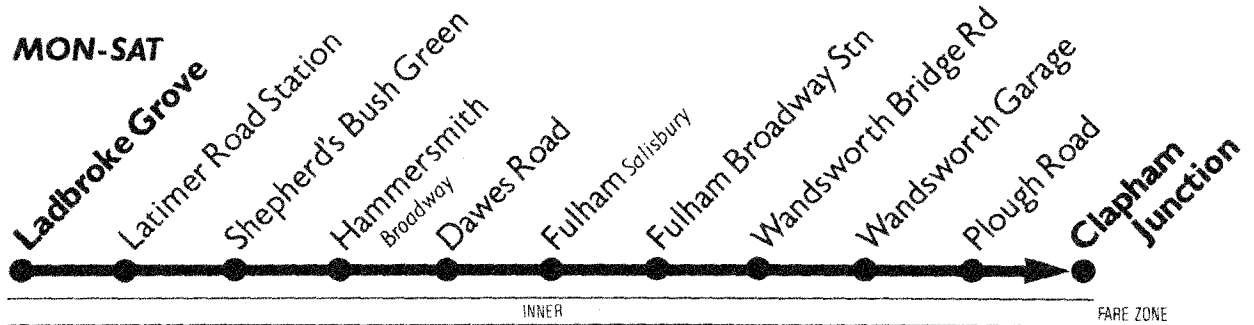

No service on Sundays or National Public Holidays

A - Continues to Hammersmith Brook Green Hotel.

This timetable is published as a guide to the general level of service, and timings are in many cases approximate. Every effort is made to maintain the scheduled service but this may from time to time be impossible owing to circumstances beyond London Regional Transport's control. At Christmas, New Year, Easter, May Day, and Spring and Summer holiday weekends, some services have special timetables and some do not run at all. See notices on buses.

London Regional Transport, 55 Broadway, S.W.1. Telephone 01-222 1234

27.10.84

295

MON-SAT

Pay as you enter bus, please have your fare ready.

Mondays to Fridays

Ladbroke Grove Eagle	0650	0706	0718	0729	0739	0747	0759	0809	0821	0833	0845	0857	0909	0921	0936	0956		
Latimer Road Station	0656	0712	0724	0735	0746	0754	0806	0818	0830	0842	0854	0906	0918	0930	0945	1005		
Shepherds Bush Green	0702	0718	0730	0741	0752	0800	0812	0824	0836	0848	0900	0912	0925	A	0937	A	0952	1012
Hammersmith Broadway Butterwick	0707	0723	0735	0747	0758	0806	0818	0830	0842	0854	0906	0918	0931	0937	0943	0951	0958	1018
Fulham Palace Road Lillie Road	0711	0727	0739	0751	0802	0810	0822	0834	0918	0858	0913	0925	0938	0944	0950	0958	1005	1025
Fulham Broadway Station	0719	0735	0747	0759	0810	0822	0834	0846	0858	0910	0922	0934	0946	0952	0958	1006	1013	1033
Wandsworth Garage Bridgend Road	0725	0744	0756	0808	0819	0831	0843	0855	0907	0919	0929	0941	0953	0959	1005	1013	1020	1040
Clapham Junction Falcon	0729	0752	0804	0816	0828	0840	0852	0904	0916	0926	0936	0948	1000	1012	1027	1047		
Clapham Junction Northcote	0730	0753	0805	0817	0829	0841	0853	0905	0917	0927	0937	0949	1001	1013	1028	1048		