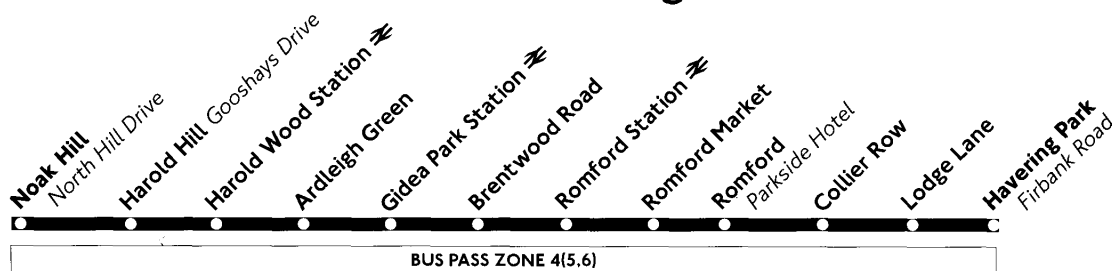

Daily

Mondays to Fridays

Noak Hill North Hill Drive	0606	0626	0646	0704	0717		1825	1840	1856	1912	1930	1956		26	56		2326	2356
Harold Hill Gooshays Drive	0608	0628	0648	0706	0719		1827	1842	1858	1914	1932	1958		28	58		2328	2358
Harold Wood Station ⇌	0614	0634	0654	0712	0725	Then	1833	1848	1904	1920	1938	2004	Then	34	04		2334	0004
Ardeigh Green Spencer Arms	0619	0639	0659	0718	0733	about	1839	1854	1910	1926	1943	2009	every	39	09		2339	0009
Gidea Park Station ⇌	0623	0643	0703	0722	0737	every	1843	1858	1914	1930	1947	2013	30 mins,	43	13		2343	0013
Romford Station ⇌	0629	0649	0709	0728	0744	12	1849	1904	1920	1936	1953	2019	at these	49	19	until	2349	0019
Romford Market	0632	0652	0712	0731	0747	mins	1852	1907	1923	1939	1956	2022	mins	52	22		2352	0022
Romford Parkside Hotel	0634	0654	0714	0734	0751	until	1857	1911	1926	1941	1958	2024	past the	54	24		2354	0024
Collier Row Clockhouse Lane	0639	0659	0719	0739	0756		1903	1916	1931	1946	2003	2029	hour	59	29		2359	0029
Collier Row White Hart Lane	0641	0701	0721	0741	0759		1905	1918	1933	1948	2005	2031		01	31		0001	0031
Havering Park Firbank Road	0644	0704	0724	0744	0802		1908	1921	1936	1951	2008	2034		04	34		0004	0034

Saturdays (also Good Friday)

Noak Hill North Hill Drive	0606	0626	0646	0706	0726	0746	0806	0821	0836	0851	0906			1826	1841	1856	1911	1926
Harold Hill Gooshays Drive	0608	0628	0648	0708	0728	0748	0808	0823	0838	0853	0908			1828	1843	1858	1913	1928
Harold Wood Station ⇌	0614	0634	0654	0714	0734	0754	0814	0829	0844	0859	0914			1834	1849	1904	1919	1934
Ardeigh Green Spencer Arms	0619	0639	0659	0719	0739	0759	0819	0834	0850	0905	0920	Then		1839	1854	1909	1924	1939
Gidea Park Station ⇌	0623	0643	0703	0723	0743	0803	0823	0838	0854	0909	0924	about		1843	1858	1913	1928	1943
Romford Station ⇌	0629	0649	0709	0729	0749	0809	0829	0845	0902	0917	0932	every		1849	1904	1919	1934	1949
Romford Market	0632	0652	0712	0732	0752	0812	0832	0848	0905	0920	0935	12 minutes		1852	1907	1922	1937	1952
Romford Parkside Hotel	0634	0654	0714	0734	0754	0814	0834	0851	0908	0923	0938	until		1854	1909	1924	1939	1954
Collier Row Clockhouse Lane	0639	0659	0719	0739	0759	0819	0839	0856	0913	0928	0943			1859	1914	1929	1944	1959
Collier Row White Hart Lane	0641	0701	0721	0741	0801	0821	0841	0858	0915	0930	0945			1901	1916	1931	1946	2001
Havering Park Firbank Road	0644	0704	0724	0744	0804	0824	0844	0902	0919	0934	0949			1904	1919	1934	1949	2004

Noak Hill North Hill Drive	1956		26	56			2326	2356										
Harold Hill Gooshays Drive	1958		28	58			2328	2358										
Harold Wood Station ⇌	2004	Then	34	04			2334	0004										
Ardeigh Green Spencer Arms	2009	every	39	09			2339	0009										
Gidea Park Station ⇌	2013	30 minutes,	43	13			2343	0013										
Romford Station ⇌	2019	at these	49	19	until		2349	0019										
Romford Market	2022	minutes	52	22			2352	0022										
Romford Parkside Hotel	2024	past the	54	24			2354	0024										
Collier Row Clockhouse Lane	2029	hour	59	29			2359	0029										
Collier Row White Hart Lane	2031		01	31			0001	0031										
Havering Park Firbank Road	2034		04	34			0004	0034										

Sundays and other Public Holidays