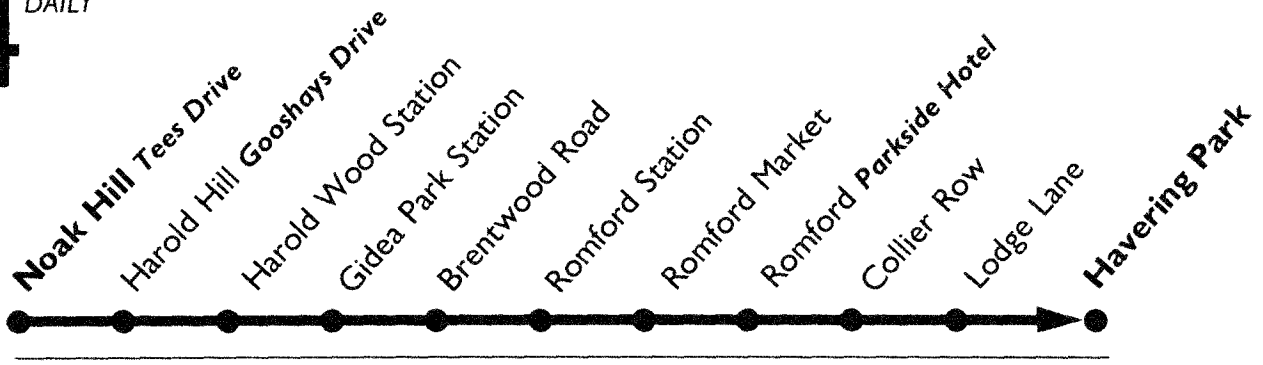

Starting
9th May
1992

ZONE 4 (5, 6)

Mondays to Fridays

Noak Hill Tees Drive	0625	0641	0656	0708	0721	0733	0746	0759	0814	0829	0841	0854	0907	0917	0932	0948
Harold Hill Gooshays Drive	0628	0644	0659	0711	0724	0736	0749	0804	0819	0834	0846	0859	0910	0920	0935	0951
Harold Wood Station	0634	0650	0705	0717	0730	0743	0756	0811	0826	0841	0853	0906	0917	0927	0941	0957
Ardleigh Green Spencer Arms	0639	0655	0710	0723	0738	0753	0806	0821	0836	0851	0903	0916	0927	0937	0947	1003
Gidea Park Station	0623	0643	0659	0714	0727	0742	0757	0810	0825	0840	0855	0907	0920	0931	0941	1007
Romford Station	0629	0649	0705	0720	0733	0748	0803	0818	0833	0848	0903	0915	0927	0938	0948	1014
Romford Market	0632	0652	0708	0723	0736	0751	0806	0821	0836	0851	0906	0918	0930	0941	0951	1017
Romford Parkside Hotel	0635	0655	0711	0724	0726	0740	0755	0810	0825	0840	0855	0910	0922	0934	0945	1005
Collier Row White Hart Lane	0642	0702	0718	0731	0733	0748	0803	0818	0833	0848	0903	0918	0930	0942	0953	1013
Havering Park Firbank Road	0645	0705	0721	0734	0736	0751	0806	0821	0836	0851	0906	0921	0933	0945	0957	1017

Noak Hill Tees Drive	1008			28 48 08			1448	1507	1525	1543	1555	1607	1619	1631	1645	1700	1715
Harold Hill Gooshays Drive	1011			31 51 11			1451	1510	1528	1546	1558	1610	1622	1634	1648	1703	1718
Harold Wood Station	1017	Then at these minutes past each hour		37 57 17			1457	1516	1534	1552	1604	1616	1628	1640	1654	1709	1724
Ardleigh Green Spencer Arms	1023			43 03 23		Until	1503	1522	1540	1558	1610	1622	1634	1646	1700	1715	1730
Gidea Park Station	1027			47 07 27			1507	1526	1544	1602	1614	1626	1638	1650	1704	1719	1734
Romford Station	1034			54 14 34			1514	1533	1553	1611	1623	1635	1647	1659	1713	1728	1743
Romford Market	1037			57 17 37			1517	1536	1556	1614	1626	1638	1650	1702	1716	1731	1746
Romford Parkside Hotel	1041			01 21 41			1521	1540	1554	1600	1618	1630	1642	1654	1706	1720	1735
Collier Row White Hart Lane	1049			09 29 49			1529	1548	1602	1608	1626	1638	1651	1703	1715	1729	1744
Havering Park Firbank Road	1053			13 33 53			1533	1554	1608	1614	1632	1644	1656	1708	1720	1734	1804

Noak Hill Tees Drive	1730	1745	1800	1815	1830	1845	1916	1947	2017	2047	2117	2147	2217	2247	2317	2350
Harold Hill Gooshays Drive	1733	1748	1803	1818	1833	1848	1919	1950	2020	2050	2120	2150	2220	2250	2320	2353
Harold Wood Station	1739	1754	1809	1824	1839	1854	1925	1956	2026	2056	2126	2156	2226	2256	2326	2359
Ardleigh Green Spencer Arms	1745	1800	1815	1830	1845	1900	1931	2001	2031	2101	2131	2201	2231	2301	2331	0004
Gidea Park Station	1749	1804	1819	1834	1849	1904	1935	2005	2035	2105	2135	2205	2235	2305	2335	0008
Romford Station	1758	1813	1828	1840	1855	1910	1941	2011	2041	2111	2141	2211	2241	2311	2341	0014
Romford Market	1801	1816	1831	1843	1858	1913	1944	2014	2044	2114	2144	2214	2244	2314	2344	0017
Romford Parkside Hotel	1805	1820	1835	1847	1902	1917	1947	2017	2047	2117	2147	2217	2247	2316a	2346a	0019a
Collier Row White Hart Lane	1814	1829	1844	1854	1909	1924	1954	2024	2054	2124	2154	2224	2254			
Havering Park Firbank Road	1819	1834	1847	1857	1912	1927	1957	2027	2057	2127	2157	2227	2257			

Saturdays