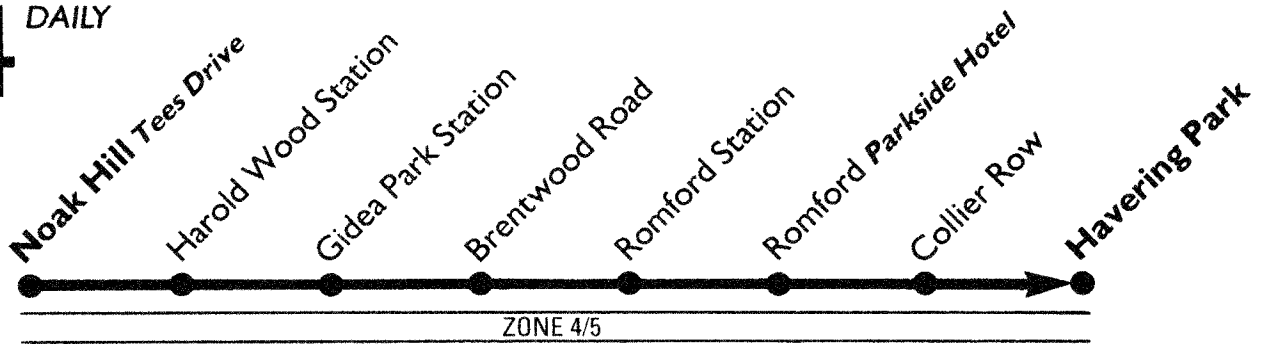

A - Starts from Romford North Street/The Avenue.
W - Runs via Upper Brentwood Road and Hilldene Avenue.

We do all we can to run the services shown but traffic conditions, bad weather and other circumstances beyond our control mean that we may not always succeed. No buses run on Christmas Day, and special services may operate during the remainder of the Christmas and New Year holiday - see notices on buses or ring 01-222 1234 at any time, day or night.