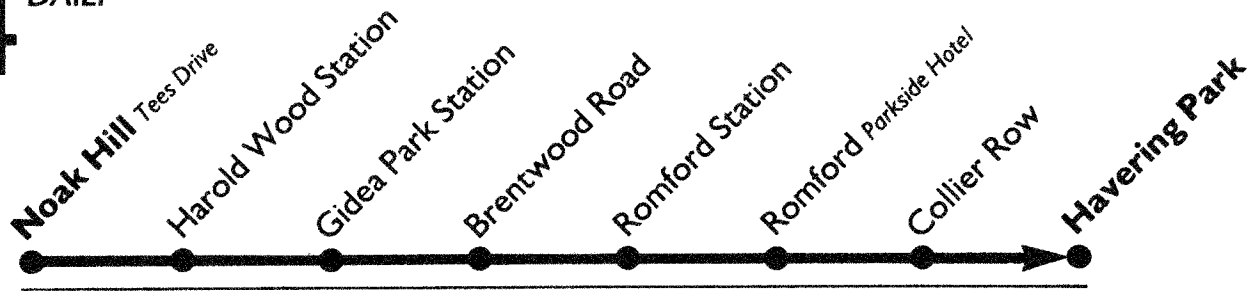

Please have your fare ready to **PAY THE DRIVER**

OUTER

FARE ZONE

Mondays to Fridays

Noak Hill Tees Drive	0605	0632	0646	0700	0713	0725	0737	0752	0805	0820	0836	0851	0906	0921	0937	0954	1011
Harold Hill Gooshays Drive	0608	0635	0649	0703	0716	0728	0740	0755	0810	0825	0841	0856	0909	0924	0940	0957	1014
Harold Wood Station	0614	0641	0655	0709	0722	0734	0747	0802	0817	0832	0848	0903	0916	0931	0946	1003	1020
Ardleigh Green Spencer Arms	0619	0646	0700	0714	0729	0744	0757	0812	0827	0842	0858	0913	0926	0939	0953	1009	1026
Gidea Park Station	0623	0638	0650	0704	0718	0733	0748	0801	0816	0831	0846	0902	0917	0930	0943	0957	1013
Romford Station	0629	0644	0656	0710	0724	0739	0754	0809	0824	0839	0854	0909	0923	0937	0950	1004	1020
Romford Market	0632	0647	0659	0713	0727	0742	0757	0812	0827	0842	0857	0912	0926	0940	0953	1007	1023
Romford North Street Bus Garage	0634	0649	0701	0715	0729	0745	0800	0815	0830	0845	0900	0915	0929	0943	0956	1010	1026
Collier Row White Hart	0642	0657	0709	0723	0738	0754	0809	0824	0839	0854	0909	0924	0938	0952	1005	1019	1035
Havering Park Firbank Road	0645	0700	0712	0726	0741	0757	0812	0827	0842	0857	0912	0927	0941	0956	1009	1023	1039
Noak Hill Tees Drive	1026		46	06	26			1446	1506	1525	1540	1554	1608	1622	1636	1650	1703
Harold Hill Gooshays Drive	1029	Then	49	09	29			1449	1509	1528	1543	1557	1611	1625	1639	1653	1706
Harold Wood Station	1035	at	55	15	35			1455	1515	1534	1549	1603	1617	1631	1645	1659	1712
Ardleigh Green Spencer Arms	1041	these	01	21	41			1501	1521	1540	1555	1609	1623	1637	1651	1705	1718
Gidea Park Station	1045	minutes	05	25	45	UNTIL		1505	1525	1544	1559	1613	1627	1641	1655	1709	1722
Romford Station	1052	past	12	32	52			1512	1532	1553	1608	1622	1636	1650	1704	1718	1731
Romford Market	1055	each	15	35	55			1515	1535	1556	1611	1625	1639	1653	1707	1721	1734
Romford North Street Bus Garage	1058	hour	18	38	58			1518	1538	1559	1614	1628	1642	1656	1710	1724	1737
Collier Row White Hart	1107		27	47	07			1527	1547	1608	1623	1637	1652	1706	1720	1734	1747
Havering Park Firbank Road	1111		31	51	11			1531	1553	1614	1629	1643	1657	1711	1725	1739	1752
Noak Hill Tees Drive	1748	1805	1825	1845	1901	1916	1931	1947	2017	2047	2117	2147	2217	2256	2324	2350	
Harold Hill Gooshays Drive	1751	1808	1828	1848	1904	1919	1934	1950	2020	2050	2120	2150	2220	2259	2327	2353	
Harold Wood Station	1757	1814	1834	1854	1910	1925	1940	1956	2026	2056	2126	2156	2226	2305	2333	2359	
Ardleigh Green Spencer Arms	1803	1820	1840	1900	1916	1931	1945	2001	2031	2101	2131	2201	2231	2310	2338	0004	
Gidea Park Station	1807	1824	1844	1904	1920	1935	1949	2005	2035	2105	2135	2205	2235	2314	2342	0008	
Romford Station	1816	1833	1850	1910	1926	1941	1955	2011	2041	2111	2141	2211	2241	2320	2348	0014	
Romford Market	1819	1836	1853	1913	1929	1944	1958	2014	2044	2114	2144	2214	2244	2323	2351	0017	
Romford North Street Bus Garage	1822	1839	1856	1916	1932	1946	2000	2016	2046	2116	2146	2216	2246	2325	2353	0019	
Collier Row White Hart	1832	1847	1904	1924		1954		2024	2054	2124	2154	2224	2254	2333			
Havering Park Firbank Road	1837	1850	1907	1927		1957		2027	2057	2127	2157	2227	2257	2336			

Saturdays