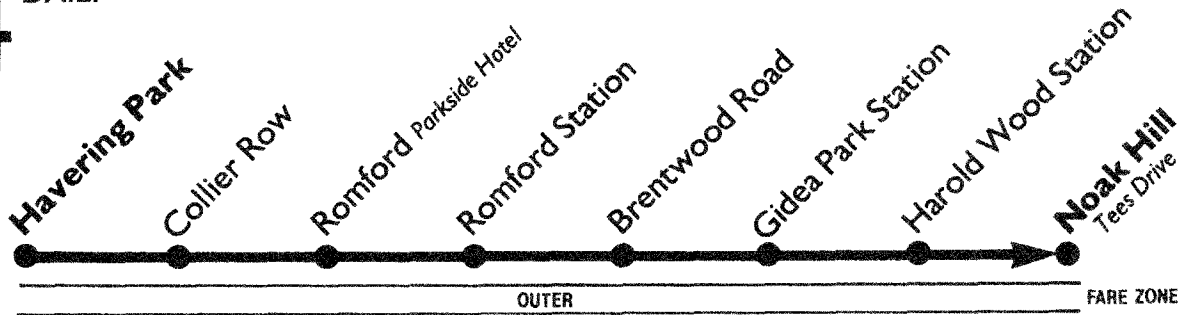

Please have your fare ready to **PAY THE DRIVER**

Mondays to Fridays