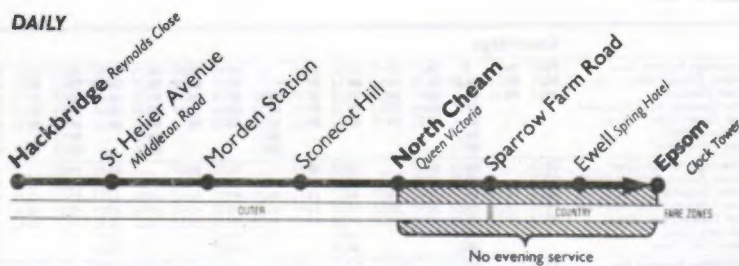

Pay as you enter bus, please have your fare ready

Mondays to Fridays

Hackbridge Reynolds Close	0849	0605	0620	B	0632	0647	B	0702	0716	0725	0736	0748	...	0801	0813	0825	0835	0849
St. Helier Avenue Middleton Road	0857	0613	0628	0630	0640	0655	0706	0712	0726	0735	0746	0758	...	0811	0823	0835	0845	0859
Morden Station	0602	0618	0634	0635	0646	0701	0712	0719	0733	0742	0753	0805	0817	0818	0830	0842	0852	0906
Sutton Common Road Woodstock	...	...	0639	...	0651	0706	0717	0724	0738	0747	0758	0810	0822	0823	0835	0847	0857	0911
North Cheam Queen Victoria	...	...	0645	...	0657	0712	0723	0730	0746	0755	0806	0818	0830	0831	0843	0855	0905	0919
Ewell Spring Hotel	...	...	0653	...	...	0731	...	...	0755	0804	...	0839	...	...	...	0914	...	...
Epsom Clock Tower	...	...	0700	...	...	0738	...	...	0813	...	0848	...	...	...	...	0923	...	...

Saturdays

Hackbridge Reynolds Close	0849	0603	B	0627	0645	0706	0727	...	0745	0800	0815	0830	0845	0900	0915	0930	B	0943
St. Helier Avenue Middleton Road	0857	0611	0629	0635	0653	0714	0735	...	0753	0808	0823	0838	0853	0908	0923	0938	0945	0951
Morden Station	0602	0616	0635	0641	0659	0720	0741	0745	0759	0814	0829	0844	0859	0914	0929	0944	0951	0957
Sutton Common Road Woodstock	...	...	0640	0646	0704	0725	0746	0750	0804	0819	0834	0849	0904	0919	0934	0949	0956	1002
North Cheam Queen Victoria	...	...	0646	0652	0710	0731	0752	0756	0810	0825	0840	0855	0910	0925	0940	0955	1002	1008
Ewell Spring Hotel	...	...	0654	...	...	0804	...	...	0818	...	0848	...	0918	...	0948	...	1017	...
Epsom Clock Tower	...	...	0701	...	...	0811	...	...	0825	...	0855	...	0925	...	0955	...	1025	...

Sundays (and National Public Holidays)

Hackbridge Reynolds Close	0837	B	0907	0937	...	1007	1034	...	1104	1134	...	1204	1234	B	1304	1334	...	1404
St. Helier Avenue Middleton Road	0843	0852	0913	0943	...	1013	1042	...	1112	1142	...	1212	1242	1258	1312	1342	...	1412
Morden Station	0848	0857	0918	0948	0959	1018	1048	1101	1118	1148	1203	1218	1248	1304	1318	1348	1406	1418
Sutton Common Road Woodstock	0853	0902	0923	0953	1004	1023	1053	1106	1123	1153	1208	1223	1253	1309	1323	1353	1411	1423
North Cheam Queen Victoria	0858	0907	0928	0958	1009	1028	1058	1111	1128	1158	1213	1228	1258	1314	1328	1358	1416	1428
Ewell Spring Hotel	...	0914	...	0916	...	1016	...	1108	...	1220	...	1321	...	1423	...	...	...	...
Epsom Clock Tower	...	0922	...	1024	...	1126	...	1228	...	1329	...	1431	...	...	...	...	...	...

A - Continues to Sutton Garage via North Cheam Priory Road and Cheam Village.
B - Continues to or starts from Sutton Garage via St. Helier Road.
G - Continues to Sutton Garage via Cheam Village.