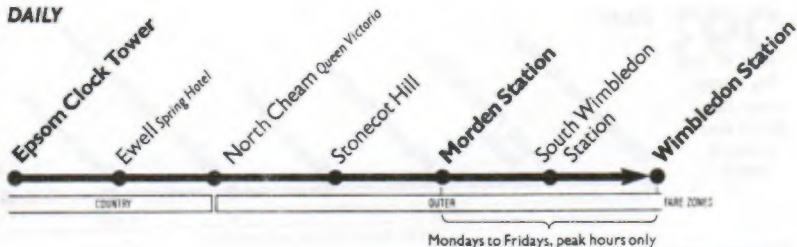

Pay as you enter bus, please have your fare ready.

Mondays to Fridays

Epsom Clock Tower ...	0707	0723	0743	0807	0821	0843	0907	0930	0954	1018	1042	1106	1130	1154	1218	1242	1306	1330
Ewell Spring Hotel ...	0714	0730	0751	0817	0831	0853	0915	0938	1002	1026	1050	1114	1138	1202	1226	1250	1314	1338
North Cheam Queen Victoria ...	0721	0737	0759	0836	0840	0902	0923	0946	1010	1034	1058	1122	1146	1210	1234	1258	1322	1346
Sutton Common Road Woodstock ...	0726	0743	0805	0834	0848	0908	0929	0952	1016	1040	1104	1128	1152	1216	1240	1304	1328	1352
Morden Station ...	0731	0748	0810	0840	0854	0918	0934	0957	1021	1045	1109	1133	1157	1221	1245	1309	1333	1357
South Wimbledon Station ...	0738	0755	0817	0847	0901	---	---	G	---	---	---	---	---	G	G	---	---	---
Wimbledon Stn. Warple Road ...	0746	0803	0826	0856	0909	---	---	---	---	---	---	---	---	---	---	---	---	---

Epsom Clock Tower ...	1254	1418	1442	1506	1530	1553	1615	1639	1703	1727	1750	1815	1839	1901	1943	2045	2147	2249
Ewell Spring Hotel ...	1402	1426	1450	1514	1538	1601	1624	1648	1712	1736	1759	1824	1847	1909	1950	2052	2154	2256
North Cheam Queen Victoria ...	1410	1434	1458	1522	1546	1609	1633	1657	1721	1745	1808	1833	1854	1916	1957	2059	2201	2303
Sutton Common Road Woodstock ...	1416	1440	1504	1528	1552	1615	1639	1703	1727	1751	1814	1838	1859	1921	2002	2104	2206	2308
Morden Station ...	1421	1445	1509	1533	1557	1620	1644	1708	1732	1756	1819	1843	1904	1926	2007	2109	2211	2313
South Wimbledon Station ...	G	---	---	---	---	1624	1648	1712	1736	1800	---	---	G	G	---	---	---	---
Wimbledon Stn. Warple Road ...	---	---	---	---	---	1630	1654	1718	1742	1806	---	---	---	---	---	---	---	---

Epsom Clock Tower ...	2351
Ewell Spring Hotel ...	2358
North Cheam Queen Victoria ...	0805
Sutton Common Road Woodstock ...	0810
Morden Station ...	0815
South Wimbledon Station ...	G
Wimbledon Stn. Warple Road ...	---

Saturdays

Epsom Clock Tower ...	0707	0817	0851	0922	0954	1018	1042	1106	1130	1154	1218	1242	1306	1330	1354	1418	1442	1506
Ewell Spring Hotel ...	0714	0824	0858	0929	1001	1026	1050	1114	1138	1202	1226	1250	1314	1338	1402	1426	1450	1514
North Cheam Queen Victoria ...	0721	0831	0905	0936	1008	1034	1058	1122	1146	1210	1234	1258	1322	1346	1410	1434	1458	1522
Sutton Common Road Woodstock ...	0726	0836	0910	0941	1014	1040	1104	1128	1152	1216	1240	1304	1328	1352	1416	1440	1504	1528
Morden Station ...	0731	0841	0915	0946	1019	1045	1109	1133	1157	1221	1245	1309	1333	1357	1421	1445	1509	1533
				G				G					G	G				

Epsom Clock Tower ...	1530	1554	1618	1642	1706	1730	1754	1840	1942	2044	2146	2248	2350
Ewell Spring Hotel ...	1538	1602	1626	1650	1714	1738	1802	1847	1949	2051	2153	2255	2357
North Cheam Queen Victoria ...	1546	1610	1634	1658	1722	1746	1810	1854	1956	2058	2200	2302	0004
Sutton Common Road Woodstock ...	1552	1616	1640	1704	1728	1752	1815	1859	2001	2103	2205	2307	0009
Morden Station ...	1557	1621	1645	1709	1733	1757	1820	1904	2006	2108	2210	2312	0014
	G		G		G			G					G

Sundays (and National Public Holidays)