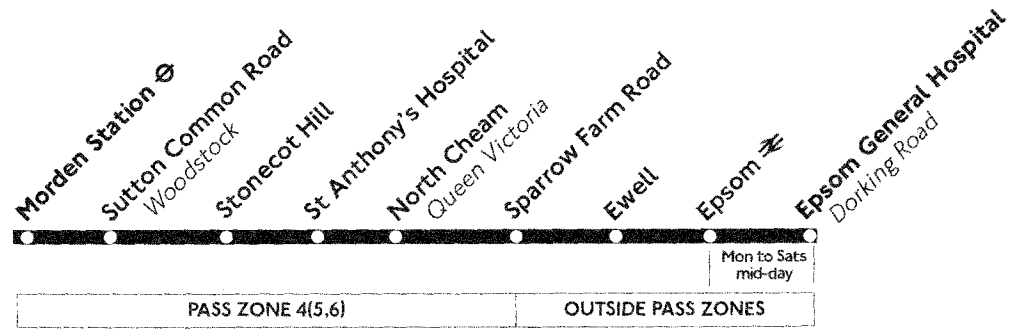

293

Morden - North Cheam - Epsom

Daily

Mondays to Fridays

	SD																	
Morden Station ⇄	0633	0713	0748	0753	0833	0903	0928	0958	Then	28	58	1428	1458	1538	1618	1658	1728	
Sutton Common Road Woodstock	0643	0723	0758	0803	0843	0913	0938	1008	every	38	08	1438	1508	1548	1628	1708	1740	
North Cheam Queen Victoria	0650	0730	0805	0810	0855	0920	0945	1015	30 minutes,	45	15	1445	1515	1555	1635	1715	1750	
Ewell Green Man	0659	0739	0824	0829	0904	0929	0954	1024	at these	54	24	until	1454	1524	1604	1644	1724	1759
Epsom High Street ⇄	0707	0747	---	0835	0912	0937	1002	1032	minutes	02	32	1502	1532	1612	1652	1738	1808	
Epsom Clock Tower	0710	0750	---	0838	0915	0940	↓	↓	past the	↓	↓	↓	1535	1615	1655	1741	1811	
Epsom General Hospital Dorking Road	---	---	---	---	---	---	1005	1035	hour	05	35	1505	---	---	---	---	---	
Morden Station ⇄	1758	1828	1908	2008	2108	2208	2308											
Sutton Common Road Woodstock	1810	1840	1912	2012	2112	2212	2312											
North Cheam Queen Victoria	1820	1850	1917	2017	2117	2217	2317											
Ewell Green Man	1829	1859	1922	2022	2122	2222	2322											
Epsom High Street ⇄	1838	1907	1928	2028	2128	2228	2328											
Epsom Clock Tower	1841	1910	1930	2030	2130	2230	2330											

Saturdays

Morden Station ⇄	0758	Then	28	58	1628	1658	1728	1758	1828	1908	2008	2108	2208	2308	
Sutton Common Road Woodstock	0808	every	38	08	1638	1708	1738	1808	1838	1912	2012	2112	2212	2312	
North Cheam Queen Victoria	0815	30 minutes,	45	15	1645	1715	1745	1815	1845	1917	2017	2117	2217	2317	
Ewell Green Man	0824	at these	54	24	until	1654	1724	1754	1824	1854	1922	2022	2122	2222	2322
Epsom High Street ⇄	0832	minutes	02	32	1702	1732	1802	1832	1902	1928	2028	2128	2228	2328	
Epsom Clock Tower	↓	past the	↓	↓	↓	1735	1805	1835	1905	1930	2030	2130	2230	2330	
Epsom General Hospital Dorking Road	0835	hour	05	35	1705	---	---	---	---	---	---	---	---	---	

Sundays and Public Holidays

Morden Station ⇄	1108	Then every	08	2308	
Sutton Common Road Woodstock	1112	60 minutes,	12	2312	
North Cheam Queen Victoria	1117	at these	17	until	2317
Ewell Green Man	1122	minutes	22	2322	
Epsom High Street ⇄	1128	past the	28	2328	
Epsom Clock Tower	1130	hour	30	2330	

SD - Schooldays only.

We do all we can to run the services shown but circumstances beyond our control mean that we may not always succeed. Special services run during the Christmas and New Year Holiday, with no buses on Christmas Day.

Operated by London General (020 8646 1747)
on behalf of London Buses
and Surrey County Council

London Travel Information
020 7222 1234 24 hours