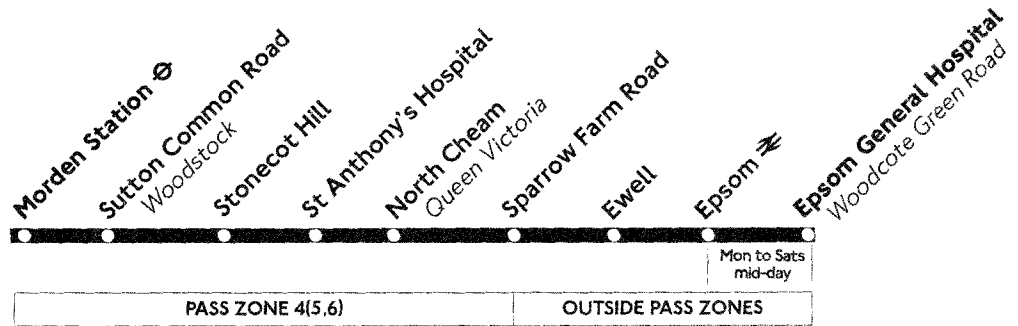

293

Morden - North Cheam - Epsom

Daily

Mondays to Fridays

	SD																	
Morden Station	0633	0713	0748	0753	0833	0913	0958	1028	Then	58	28	1358	1428	1458	1538	1618	1658	
Sutton Common Road Woodstock	0643	0723	0758	0803	0845	0923	1008	1038	every	08	38	1408	1438	1508	1548	1628	1708	
North Cheam Queen Victoria	0650	0730	0805	0810	0855	0930	1015	1045	30 minutes	15	45	1415	1445	1515	1555	1635	1715	
Ewell Green Man	0659	0739	0814	0819	0904	0939	1024	1054	at these	24	54	until	1424	1454	1524	1604	1644	1724
Epsom High Street	0707	0747	---	0827	0912	0947	1032	1102	minutes	32	02	past the	1432	1502	1532	1612	1652	1738
Epsom Sainsbury's Central	0710	0750	---	0830	0915	↓	↓	↓	past the	↓	↓	hour	↓	↓	1535	1615	1655	1741
Epsom General Hosp. Woodcote Grn Rd	---	---	---	---	---	0952	1037	1107	hour	37	07	↓	↓	---	---	---	---	
Morden Station	1728	1758	1828	1908	2008	2108	2208	2308										
Sutton Common Road Woodstock	1740	1810	1840	1912	2012	2112	2212	2312										
North Cheam Queen Victoria	1750	1820	1850	1917	2017	2117	2217	2317										
Ewell Green Man	1759	1829	1859	1922	2022	2122	2222	2322										
Epsom High Street	1808	1838	1907	1928	2028	2128	2228	2328										
Epsom Sainsbury's Central	1811	1841	1910	1930	2030	2130	2230	2330										