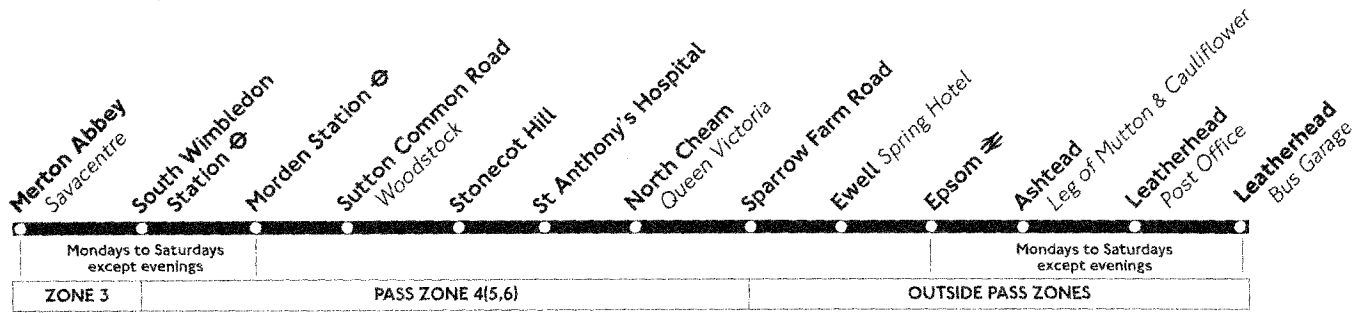

293

Merton Abbey - Epsom - Leatherhead

Daily

Including journeys on Sunday afternoons to Epsom Brettgrave.

Mondays to Fridays

	P	SCC LG	SCC LG	SCC LG	SCC LG	SCC LG	SCC LG	SCC LG	SCC LG							
Merton Abbey Savacentre	0649	0654	0711	0736	06	36	1806	1836	1900	---	---	---	---	---		
South Wimbledon Station	0653	0658	0715	0740	Then	10	40	1810	1840	1904	---	---	---	---		
Morden Station	0657	0702	0719	0744	every	14	44	1814	1844	1908	1913	2008	2108	2208	2308	
Sutton Common Road Woodstock	0703	0708	0725	0750	30 minutes,	20	50	1820	1850	1914	1918	2013	2113	2213	2313	
North Cheam Queen Victoria	0710	0715	0732	0757	at these	27	57	until	1827	1857	1921	1923	2018	2118	2218	2318
Ewell Spring Hotel	0719	0724	0740	0804	minutes	34	04	1834	1904	1928	1929	2024	2124	2224	2324	
Epsom High Street	0727	0732	0746	0811	past	41	11	1841	1911	1935	1934	2031	2131	2231	2331	
Ashtead Leg of Mutton & Cauliflower	---	---	0753	0819	each	49	19	1849	1919	1943	---	---	---	---	---	
Leatherhead Post Office	---	---	0759	0826	hour	56	26	1856	1926	1949	---	---	---	---	---	
Leatherhead Bus Garage	---	---	0802	0829		59	29	1859	1929	1952	---	---	---	---	---	

Saturdays

	SCC LG	SCC LG	SCC LG	SCC LG	SCC LG	SCC LG	SCC LG	SCC LG	SCC LG						
Merton Abbey Savacentre	0657	0711	0736	06	36	1806	1836	1900	---	---	---	---	---		
South Wimbledon Station	0701	0715	0740	Then	10	40	1810	1840	1904	---	---	---	---		
Morden Station	0705	0719	0744	every	14	44	1814	1844	1908	1913	2008	2108	2208	2308	
Sutton Common Road Woodstock	0710	0725	0750	30 minutes,	20	50	1820	1850	1914	1918	2013	2113	2213	2313	
North Cheam Queen Victoria	0715	0732	0757	at these	27	57	until	1827	1857	1921	1923	2018	2118	2218	2318
Ewell Spring Hotel	0721	0740	0804	minutes	34	04	1834	1904	1928	1929	2024	2124	2224	2324	
Epsom High Street	0728	0746	0811	past	41	11	1841	1911	1935	1934	2031	2131	2231	2331	
Ashtead Leg of Mutton & Cauliflower	---	---	0753	0819	each	49	19	1849	1919	1943	---	---	---	---	
Leatherhead Post Office	---	---	0759	0826	hour	56	26	1856	1926	1949	---	---	---	---	
Leatherhead Bus Garage	---	---	0802	0829		59	29	1859	1929	1952	---	---	---	---	

Sundays and Public Holidays