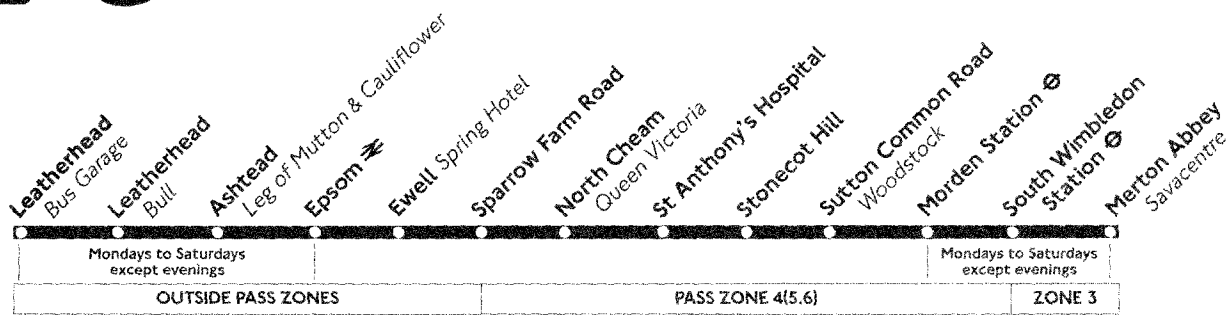

293

Leatherhead - Epsom - Merton Abbey

Daily

Including journeys on Sunday afternoons from Epsom *Brettgrave*.

Mondays to Fridays

	P	SCC LG							SCC LG	SCC LG	SCC LG	SCC LG	SCC LG
Leatherhead Bus Garage	0556	---	0612	0637		07	37		1707	1737	1802	---	---
Leatherhead Bull	0559	---	0615	0640	Then	10	40		1710	1740	1805	---	---
Ashtead Leg of Mutton & Cauliflower	0605	---	0622	0647	every	17	47		1717	1747	1811	---	---
Epsom Clock Tower	0610	0615	0630	0655	30 minutes	25	55		1725	1755	1817	1840	1940 2040 2140 2240
Ewell Spring Hotel	0617	0622	0637	0701	at these	31	01	until	1731	1801	1824	1847	1947 2047 2147 2247
North Cheam Queen Victoria	0624	0629	0644	0710	minutes	40	10		1740	1811	1831	1853	1953 2053 2153 2253
Sutton Common Road Woodstock	0629	0634	0651	0717	past	47	17		1747	1818	1838	1858	1958 2058 2158 2258
Morden Station	0637	0641	0658	0723	each	53	23		1753	1823	1844	1903	2003 2103 2203 2303
South Wimbledon Station	0640	0645	0702	0727	hour	57	27		1757	1827	1848	---	---
Merton Abbey Savacentre	0645	0649	0706	0731		01	31		1801	1831	1853	---	---

Saturdays

		SCC LG							SCC LG	SCC LG	SCC LG	SCC LG	SCC LG
Leatherhead Bus Garage	---	0612	0637		07	37		1707	1737	1802	---	---	---
Leatherhead Bull	---	0615	0640	Then	10	40		1710	1740	1805	---	---	---
Ashtead Leg of Mutton & Cauliflower	---	0622	0647	every	17	47		1717	1747	1811	---	---	---
Epsom Clock Tower	0618	0630	0655	30 minutes	25	55		1725	1755	1817	1840	1940	2040 2140 2240
Ewell Spring Hotel	0625	0637	0701	at these	31	01	until	1731	1801	1824	1847	1947	2047 2147 2247
North Cheam Queen Victoria	0631	0644	0710	minutes	40	10		1740	1811	1831	1853	1953	2053 2153 2253
Sutton Common Road Woodstock	0636	0651	0717	past	47	17		1747	1818	1838	1858	1958	2058 2158 2258
Morden Station	0642	0658	0723	each	53	23		1753	1823	1844	1903	2003	2103 2203 2303
South Wimbledon Station	0646	0702	0727	hour	57	27		1757	1827	1848	---	---	---
Merton Abbey Savacentre	0650	0706	0731		01	31		1801	1831	1853	---	---	---

Sundays and Public Holidays

	SCC	SCC	SCC	SCC	SCC	SCC	SCC	SCC	SCC	SCC	SCC	SCC	SCC	SCC	SCC
Epsom Brettgrave	---	---	---	---	---	1242	1312		42	12		1742	1812	---	---
Long Grove/Horton Hospitals	---	---	---	---	---	1244	1314	Then	44	14		1744	1814	---	---
West Park Hospital	---	---	---	---	---	1248	1318	at	48	18		1748	1818	---	---
Epsom Manor Green Road	---	---	---	---	---	1251	1321	these	51	21		1751	1821	---	---
Epsom Station Approach	---	---	---	---	---	1253	↓	mins.	53	↓	until	1753	↓	---	---
Epsom Clock Tower	0823	0923	1023	1123	1223	---	1323	past	--	23		---	1823	1923	2023 2123 2223
Ewell Spring Hotel	0830	0930	1030	1130	1230	---	1330	each	--	30		---	1830	1930	2030 2130 2230
North Cheam Queen Victoria	0836	0936	1036	1136	1236	---	1336	hour	--	36		---	1836	1936	2036 2136 2236
Sutton Common Road Woodstock	0841	0941	1041	1141	1241	---	1341		--	41		---	1841	1941	2041 2141 2241
Morden Station	0847	0947	1047	1147	1247	---	1347		--	47		---	1847	1947	2047 2147 2247

SCC - Operated on behalf of Surrey County Council.

LG - Operated by London General (0181-646 1747).

P - LT passes and permits are not valid on this journey.

The service between Morden and Merton Abbey is supported by London Transport Buses.