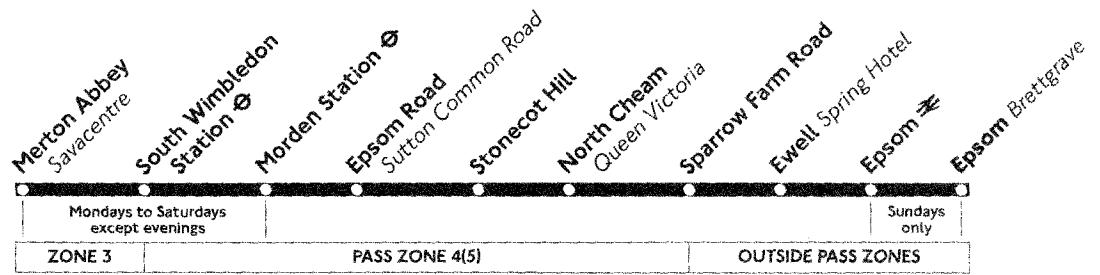

293

Merton Abbey - North Cheam - Epsom

Daily

Mondays to Fridays

	SCC	LG										SCC	SCC	SCC	SCC
Merton Abbey Savacentre	0654	0724	0754	0824	0854	Then	24	54				1824	1854	---	---
South Wimbledon Station	0658	0728	0758	0828	0858	every	28	58				1828	1858	---	---
Morden Station	0702	0732	0802	0832	0902	30 minutes	32	02				1832	1902	1913	2008 2108 2208 2308
Sutton Common Road Woodstock	0708	0738	0808	0838	0908	at these	38	08	until			1838	1908	1918	2013 2113 2213 2313
North Cheam Queen Victoria	0715	0745	0815	0845	0913	minutes	43	13				1843	1913	1923	2018 2118 2218 2318
Ewell Spring Hotel	0724	0754	0824	0854	0922	past each	52	22				1852	1922	1929	2024 2124 2224 2324
Epsom Sainsburys Central	0732	0802	0832	0902	0929	hour	59	29				1859	1929	1934	2031 2131 2231 2331

Saturdays

	SCC	LG											SCC	SCC	SCC	SCC
Merton Abbey Savacentre	0657	0727	0757	0827	0857	0924	0954	Then	24	54		1724	1754	1824	1854	---
South Wimbledon Station	0701	0731	0801	0831	0901	0931	0958	every	28	58	u	1728	1758	1828	1858	---
Morden Station	0705	0735	0805	0835	0905	0935	1002	30 mins.	32	02	n	1732	1802	1832	1902	1913 2008 2108 2208 2308
Sutton Common Road Woodstock	0710	0740	0810	0840	0911	0941	1008	at these	38	08	t	1738	1807	1837	1907	1918 2013 2113 2213 2313
North Cheam Queen Victoria	0715	0745	0815	0845	0916	0946	1013	mins.	43	13	l	1743	1812	1842	1912	1923 2018 2118 2218 2318
Ewell Spring Hotel	0721	0751	0821	0851	0925	0955	1022	past each	52	22	l	1752	1818	1848	1918	1929 2024 2124 2224 2324
Epsom Sainsburys Central	0728	0758	0828	0858	0932	1002	1029	hour	59	29		1759	1825	1855	1925	1934 2031 2131 2231 2331

Sundays and Public Holidays

	SCC	SCC	SCC	SCC	SCC	SCC	SCC	SCC	SCC	SCC	SCC	SCC	SCC	SCC	SCC
Morden Station	0855	0955	1055	1205	---	05	---					1705	---	1755	1855 1955 2055 2155 2255
Sutton Common Road Woodstock	0901	1001	1101	1211	---	11	---					1711	---	1801	1901 2001 2101 2201 2301
North Cheam Queen Victoria	0906	1006	1106	1216	---	Then	16	---				1716	---	1806	1906 2006 2106 2206 2306
Ewell Spring Hotel	0912	1012	1112	1222	---	at	22	---				1722	---	1812	1912 2012 2112 2212 2312
Epsom High Street	0918	1018	1118	1228	---	these	28	---				1728	---	1818	1918 2018 2118 2218 2318
Epsom Sainsburys Central	0920	1020	1120	---	---	mins.	---	until				---	---	1820	1920 2020 2120 2220 2320
Epsom Station Approach	---	---	---	1300	past	---	00					---	---	1800	---
Epsom West Street	---	---	---	1233	1303	each	33	03				1733	1803	---	---
Epsom Manor Green Road	---	---	---	1235	1305	hour	35	05				1735	1805	---	---
West Park Hospital	---	---	---	1237	1307		37	07				1737	1807	---	---
Long Grove/Horton Hospitals	---	---	---	1239	1309		39	09				1739	1809	---	---
Epsom Brattgrave	---	---	---	1242	1312		42	12				1742	1812	---	---

SCC - Operated on behalf of Surrey County Council
LG - Operated by London General (0181-646 1747)

We do all we can to run the services shown but circumstances beyond our control mean that we may not always succeed. Special services run during the Christmas and New Year Holiday, with no buses on Christmas Day.

Operated by London & Country
0181-668 7261

i London Travel Information
0171-222 1234 24 hours