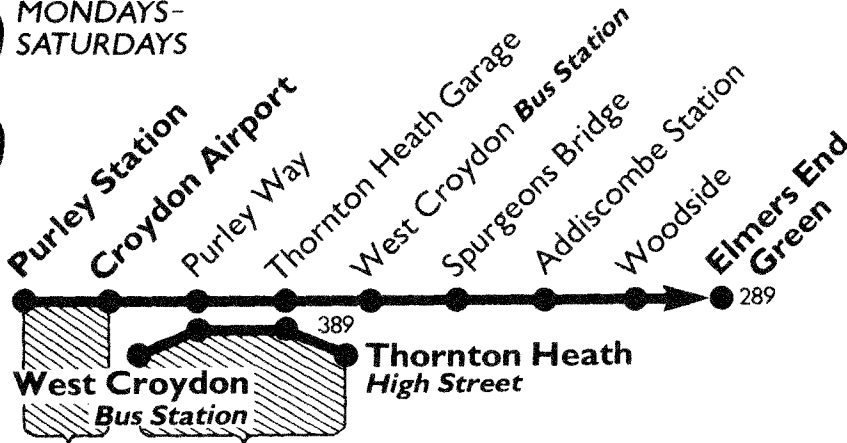

289
389

MONDAYS-SATURDAYS

MONDAYS-FRIDAYS
PEAK HOUR

Monday to Friday
Except evenings

Monday to Friday
peak hours

ZONE 4/5

Mondays to Fridays