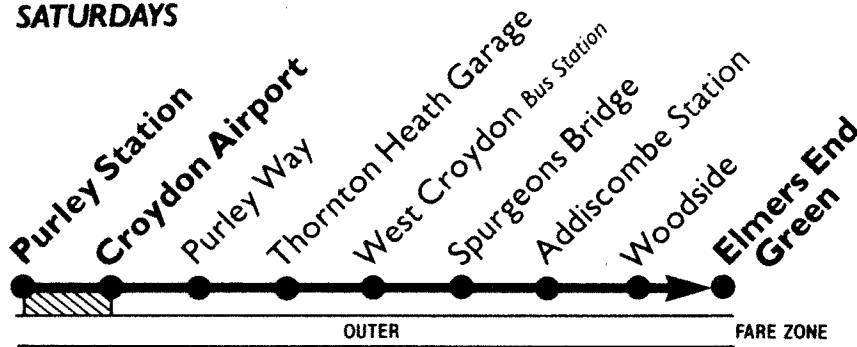

No service on Sundays or Public Holidays

Bus 289 is operated by London Country Buses, South West, on behalf of London Regional Transport. If you have any comments regarding the service please contact The Press and Public Relations Officer, London Regional Transport, 55 Broadway, LONDON SW1H 0BD.

7.2.87(A)

The 289 is operated by
LONDON COUNTRY South West
 on behalf of
 London Regional Transport

Please have your fare ready to **PAY THE DRIVER**

Monday to Friday except evenings

Mondays to Fridays

| | | | | | | | | | | | | | | | | | |
|---------------------------------|------|------|------|------|------|------|------|------|------|--------------------------------------|------|----|----|-------|------|------|------|
| Purley Station Whytecliffe Road | 0705 | 0719 | 0737 | 0752 | 0807 | 0822 | 0838 | 0900 | 0915 | Then at these minutes past each hour | 35 | 55 | 15 | UNTIL | 1455 | 1510 | |
| Purley Cross Roads | 0707 | 0721 | 0739 | 0754 | 0809 | 0824 | 0840 | 0902 | 0917 | | 37 | 57 | 17 | | 1457 | 1512 | |
| Croydon Airport | 0625 | 0649 | 0713 | 0727 | 0747 | 0802 | 0817 | 0832 | 0848 | | 0908 | 43 | 03 | | 23 | 1503 | 1518 |
| Purley Way Stafford Road | 0627 | 0651 | 0715 | 0729 | 0749 | 0804 | 0819 | 0834 | 0850 | | 0910 | 45 | 05 | | 25 | 1505 | 1520 |
| Thornton Heath Pond | 0637 | 0701 | 0726 | 0745 | 0805 | 0820 | 0835 | 0850 | 0906 | | 0921 | 56 | 16 | | 36 | 1516 | 1531 |
| West Croydon Bus Station | 0645 | 0710 | 0735 | 0755 | 0815 | 0830 | 0845 | 0900 | 0915 | 0930 | 05 | 25 | 45 | 1525 | 1540 | | |
| Addiscombe Black Horse | 0652 | 0719 | 0745 | 0805 | 0825 | 0840 | 0855 | 0909 | 0925 | 0939 | 14 | 34 | 54 | 1534 | 1549 | | |
| Elmers End Green | 0659 | 0728 | 0754 | 0814 | 0834 | 0849 | 0904 | 0918 | 0934 | 0948 | 23 | 43 | 03 | 1543 | 1558 | | |