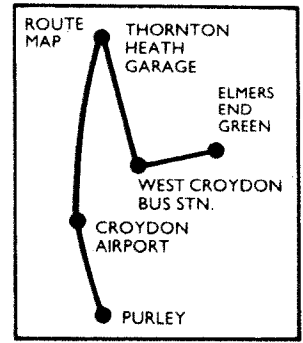

Please have your fare ready to **PAY THE DRIVER**

Monday to Friday except evenings

Mondays to Fridays

Purley Station Whytecliffe Road	0705	0719	0737	0752	0807	0822	0838	0900	0915	Then at these minutes past each hour	35	55	15	UNTIL	1455	1510	
Purley Cross Roads	0707	0721	0739	0754	0809	0824	0840	0902	0917		37	57	17		1457	1512	
Croydon Airport	0625	0649	0713	0727	0747	0802	0817	0832	0848		0908	43	03		23	1503	1518
Purley Way Stafford Road	0627	0651	0715	0729	0749	0804	0819	0834	0850		0910	45	05		25	1505	1520
Thornton Heath Pond	0637	0701	0726	0745	0805	0820	0835	0850	0906		0921	56	16		36	1516	1531
West Croydon Bus Station	0645	0710	0735	0755	0815	0830	0845	0900	0915	0930	05	25	45	1525	1540		
Addiscombe Black Horse	0652	0719	0745	0805	0825	0840	0855	0909	0925	0939	14	34	54	1534	1549		
Elmers End Green	0659	0728	0754	0814	0834	0849	0904	0918	0934	0948	23	43	03	1543	1558		

Purley Station Whytecliffe Road	1534	1549	1607	1622	1637	1652	1707	1722	1738	1800	1815	1830	1903	1905	2010	2040	2110
Purley Cross Roads	1536	1551	1609	1624	1639	1654	1709	1724	1740	1802	1817	1832	1905	1907	2012	2042	2112
Croydon Airport	1542	1557	1617	1632	1647	1702	1717	1732	1748	1808	1823	1838	1910	1912	2012	2042	2112
Purley Way Stafford Road	1544	1559	1619	1634	1649	1704	1719	1734	1750	1810	1825	1840	1912	1914	2012	2042	2112
Thornton Heath Pond	1555	1615	1635	1650	1705	1720	1735	1750	1806	1821	1836	1851	1922	1924	2022	2052	2122
West Croydon Bus Station	1555	1605	1625	1645	1700	1715	1730	1745	1800	1815	1830	1845	1900	1930	2000	2030	2100
Addiscombe Black Horse	1604	1615	1635	1655	1710	1725	1740	1755	1809	1824	1839	1854	1907	1937	2007	2037	2107
Elmers End Green	1613	1624	1644	1704	1719	1734	1749	1804	1818	1833	1848	1903	1914	1944	2014	2044	2114

Croydon Airport	2140	2210	2240	2310	2340
Purley Way Stafford Road	2142	2212	2242	2312	2342
Thornton Heath Pond	2152	2222	2252	2322	2352
West Croydon Bus Station	2200	2230	2300	2330	2400
Addiscombe Black Horse	2207	2237	2307	2337	0007
Elmers End Green	2214	2244	2314	2344	....

Saturdays

Croydon Airport	0702	0732	0802	0832	0857	0921	0951	Then at these minutes past each hour	11	31	51	UNTIL	1711	1731	1801	1831	1901	1931
Purley Way Stafford Road	0704	0734	0804	0834	0859	0923	0953		13	33	53		1713	1733	1803	1833	1903	1933
Thornton Heath Pond	0714	0744	0814	0844	0909	0934	1004		24	34	04		1724	1744	1813	1843	1913	1943
West Croydon Bus Station	0722	0752	0822	0852	0918	0943	1013		33	53	13		1733	1753	1821	1851	1921	1951
Addiscombe Black Horse	0729	0759	0829	0859	0927	0952	1022		42	02	22		1742	1802	1828	1858	1928	1958
Elmers End Green	0736	0806	0836	0906	0936	1001	1031	51	11	31	1751	1809	1835	1905	1935	2005		
Croydon Airport	2001	2031	Then at these minutes past each hour	01	31	2301	2331											
Purley Way Stafford Road	2003	2033		03	33	2303	2333											
Thornton Heath Pond	2013	2043		13	43	2313	2343											
West Croydon Bus Station	2021	2051		21	51	2321	2351											
Addiscombe Black Horse	2028	2058		28	58	2328	2358											
Elmers End Green	2035	2105	35	05	2335	....												

No service on Sundays or Public Holidays