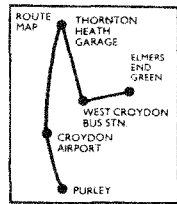

289 MONDAYS-SATURDAYS

Please have your fare ready to **PAY THE DRIVER**

Monday to Friday except evenings

Mondays to Fridays

Saturdays

No service on Sundays or Public Holidays