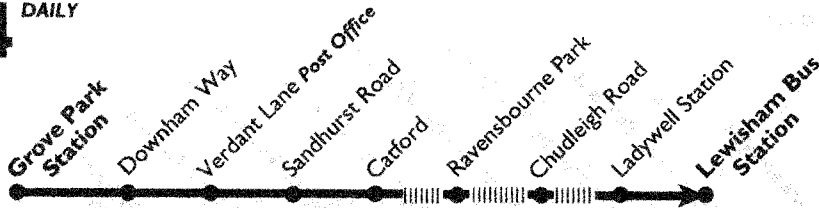

Mondays to Fridays

Grove Park Station	0634	0646	0658	Then at	13	28	43	58	0843	0848	0900	0915	0928	0940	0952	1004	1016			
Verdant Lane Whitefoot Lane	0637	0649	0702	these	17	32	47	02	0847	0852	0904	0919	0932	0944	0956	1008	1020			
Verdant Lane Sandhurst Road	0640	0652	0706	minutes	21	36	51	06	UNTIL	0851	0856	0908	0923	0936	0948	1000	1012	1024		
Catford Lewisham Town Hall	0646	0658	0713	past	28	43	58	13	0858	0903	0915	0930	0943	0955	1007	1019	1031			
Crofton Park Leisure Centre	0649	0702	0717	each	32	47	02	17	0902	0907	0919	0934	0947	0959	1011	1023	1035			
Lewisham Bus Station	0657	0714	0729	hour	44	59	14	29	0914	0919	0931	0946	0959	1011	1023	1035	1047			
Grove Park Station	1028		Then at	40	52	04	16	28	1628	Then at	43	58	13	28	1758	1813	1828	1844		
Verdant Lane Whitefoot Lane	1032		these	44	56	08	20	32	1632	these	47	02	17	32	1802	1817	1832	1847		
Verdant Lane Sandhurst Road	1036		minutes	48	00	12	24	36	UNTIL	1636	minutes	51	06	21	36	UNTIL	1806	1821	1836	1850
Catford Lewisham Town Hall	1043		past	55	07	19	31	43	1643	past	58	13	28	43	1813	1828	1842	1855		
Crofton Park Leisure Centre	1047		each	59	11	23	35	47	1647	each	02	17	32	47	1817	1832	A	1858		
Lewisham Bus Station	1059		hour	11	23	35	47	59	1659	hour	14	29	44	59	1829	1841	....	1906		
Grove Park Station	1857	1914		Then at	44	14		23 14	23 44											
Verdant Lane Whitefoot Lane	1900	1917		these	47	17		23 17	23 47											
Verdant Lane Sandhurst Road	1903	1920		minutes	50	20		UNTIL	23 20	23 50										
Catford Lewisham Town Hall	1908	1925		past	55	25		23 25	23 55											
Crofton Park Leisure Centre	A	1928		each	58	28		23 28	A											
Lewisham Bus Station	....	1936		hour	06	36		23 36	....											

Saturdays

Grove Park Station	0642	0712	0742	0812	0832	....	0852	0904	Then at	16	28	40	52	04	1652	1704	1716	1730	
Verdant Lane Whitefoot Lane	0645	0715	0745	0815	0835	....	0856	0908	these	20	32	44	56	08	1656	1708	1720	1733	
Verdant Lane Sandhurst Road	0648	0718	0748	0818	0838	G	0900	0912	minutes	24	36	48	00	12	UNTIL	1700	1712	1724	1737
Catford Lewisham Town Hall	0653	0723	0753	0823	0843	0855	0906	0918	past	30	42	54	06	18	1706	1718	1730	1742	
Crofton Park Leisure Centre	0656	0726	0756	0826	0846	0858	0910	0922	each	34	46	58	10	22	1710	A	1733	A	
Lewisham Bus Station	0704	0734	0804	0834	0854	0908	0922	0934	hour	46	58	10	22	34	1722	....	1742	....	
Grove Park Station	1743	1751	1801	1813		Then at	43	13		23 13	23 43								
Verdant Lane Whitefoot Lane	1746	1754	1804	1816		these	46	16		23 16	23 46								
Verdant Lane Sandhurst Road	1750	1758	1808	1820		minutes	50	20		UNTIL	23 20	23 50							
Catford Lewisham Town Hall	1755	1803	1813	1825		past	55	25		23 25	23 55								
Crofton Park Leisure Centre	1758	A	A	1828		each	58	28		23 28	A								
Lewisham Bus Station	1807	....	....	1837		hour	07	37		23 37	....								

Sundays and Public Holidays

Grove Park Station	0742		Then at	12	42			23 42
Verdant Lane Whitefoot Lane	0745		these	15	45			23 45
Verdant Lane Sandhurst Road	0746		minutes	18	48		UNTIL	23 48
Catford Lewisham Town Hall	0753		past	23	53			23 53
Crofton Park Leisure Centre	0756		each	26	56			23 56
Lewisham Bus Station	0804		hour	34	04			0004

A - Continues to Catford St. Dunstons College.

G - Starts from Catford Bus Garage.